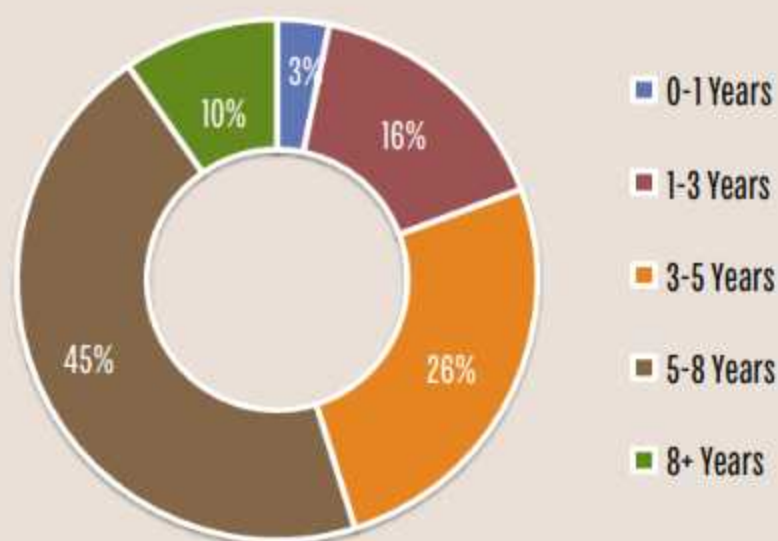

TOP COMPANIES HIRING IN BRAZIL

- PETROBAS
- BANCO DE BRASIL
- VALE
- JBS
- ITAISA-IVESTIMENTOS ITAI

[ACCESS VISA INFORMATION](#)

[SEARCH FOR JOBS IN BRAZIL](#)

[VIEW FULL REPORT](#)