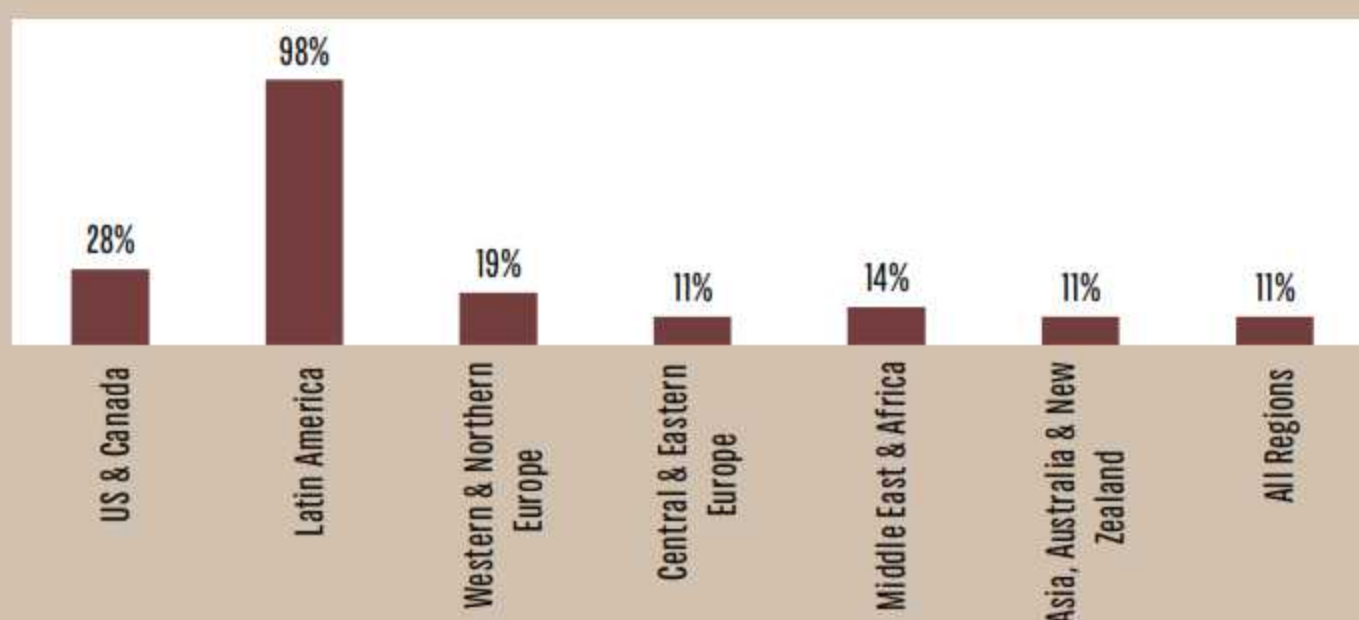

REGION Latin America

Brazil

AVE. STARTING SALARY & BONUS \$86,000

GDP GROWTH (annual %) 2.7

REGIONAL STARTING SALARY & BONUS \$72,800

REGIONAL EXTENT OF RECRUITMENT

SKILLS AMONG NEW MBA HIRES

FUNCTIONS OFFERED TO NEW MBA HIRES