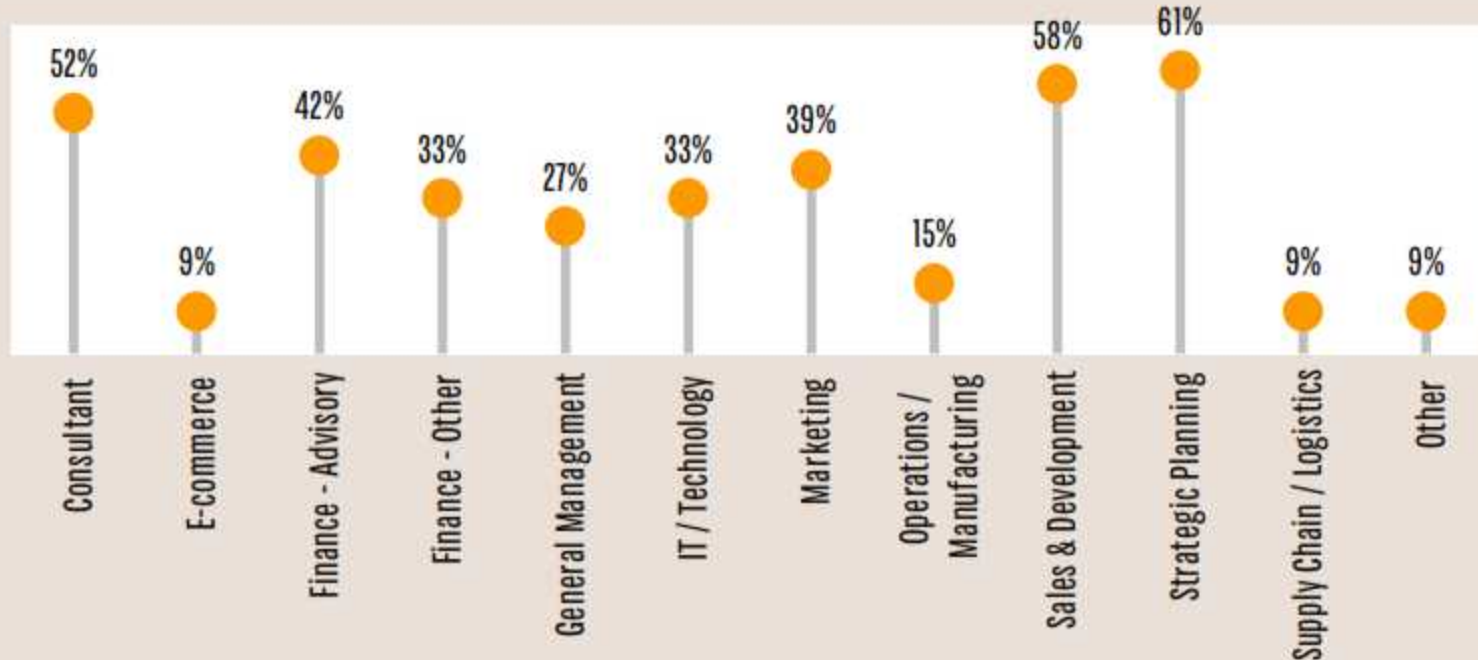

REGION Latin America

Brazil

AVE. STARTING SALARY & BONUS \$86,000

GDP GROWTH (annual %) 2.7

REGIONAL STARTING SALARY & BONUS \$72,800

REGIONAL EXTENT OF RECRUITMENT

SKILLS AMONG NEW MBA HIRES

FUNCTIONS OFFERED TO NEW MBA HIRES

IDEAL NUMBER OF YEARS' WORK EXPERIENCE

TOP COMPANIES HIRING IN BRAZIL

- PETROBAS
- BANCO DE BRASIL
- VALE
- JBS
- ITAISA-IVESTIMENTOS ITAI

[ACCESS VISA INFORMATION](#)

[SEARCH FOR JOBS IN BRAZIL](#)

[VIEW FULL REPORT](#)