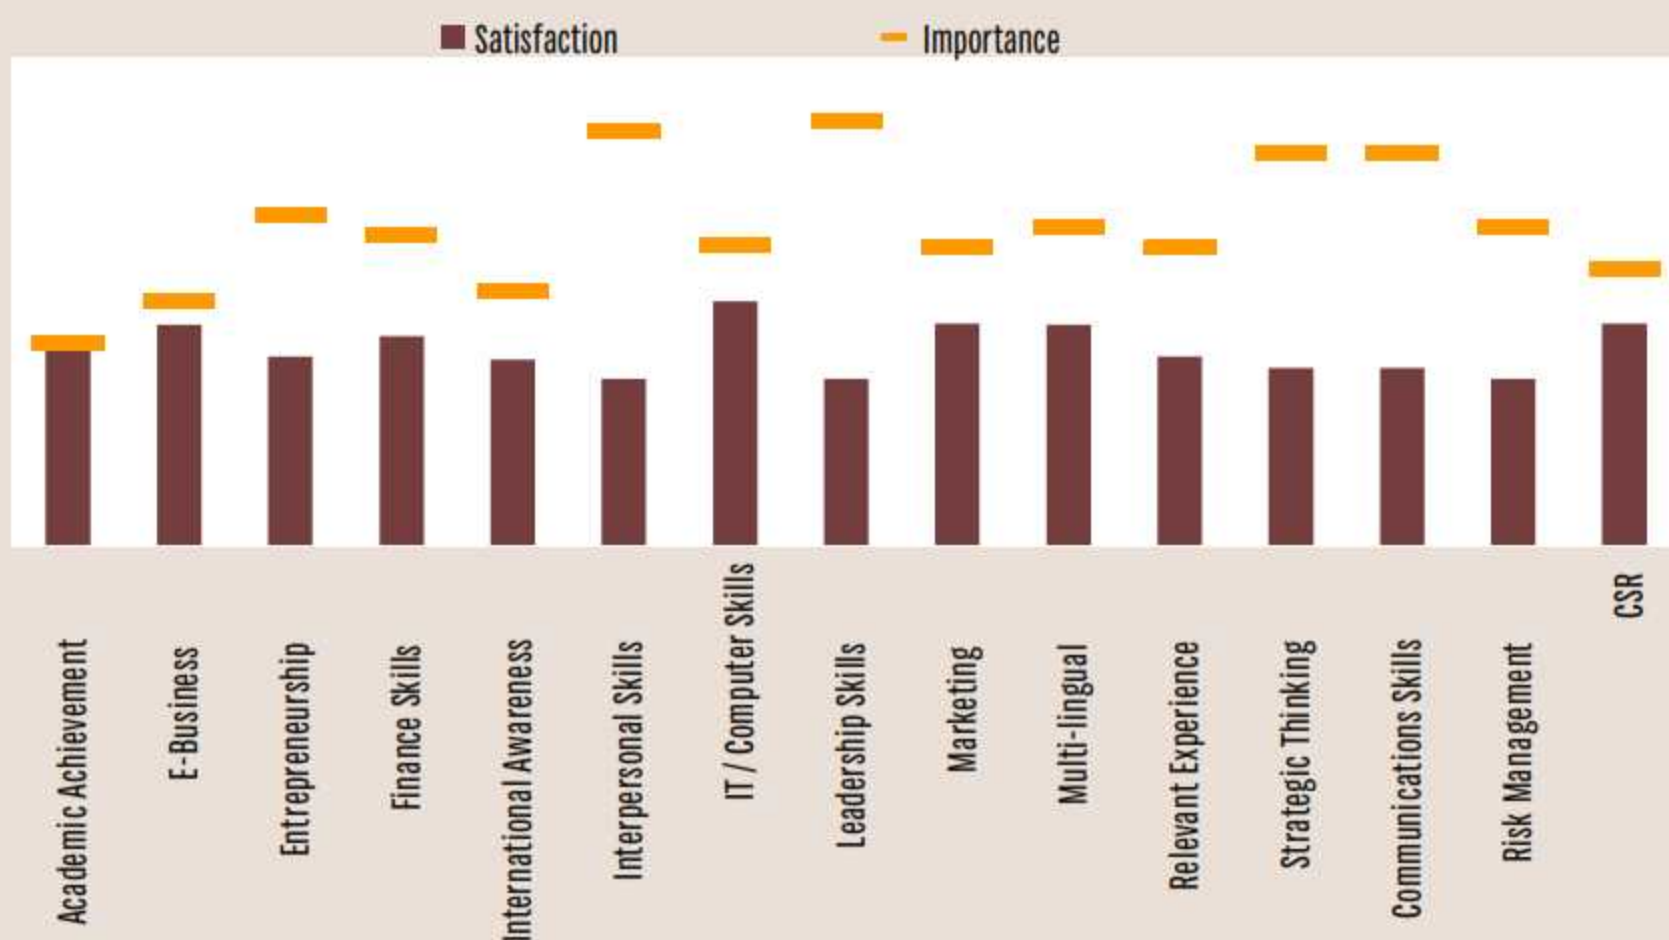

REGION Latin America

Brazil

AVE. STARTING SALARY & BONUS \$86,000

GDP GROWTH (annual %) 2.7

REGIONAL STARTING SALARY & BONUS \$72,800

REGIONAL EXTENT OF RECRUITMENT

SKILLS AMONG NEW MBA HIRES

FUNCTIONS OFFERED TO NEW MBA HIRES