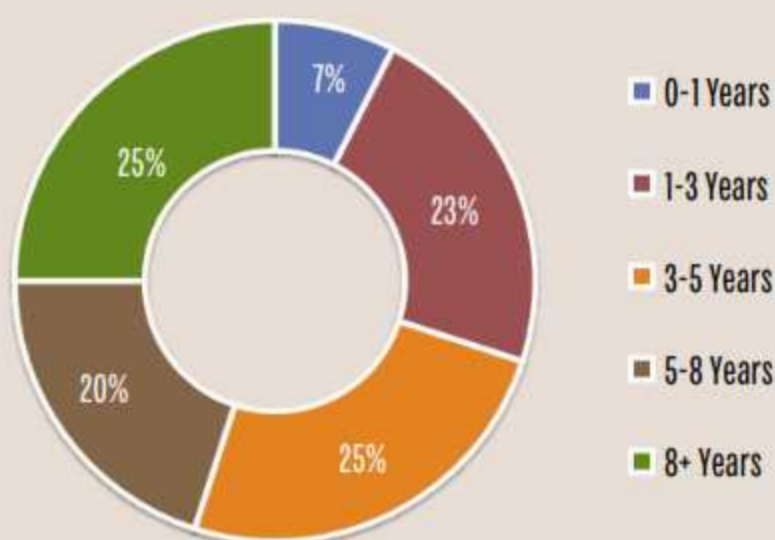

TOP COMPANIES HIRING IN AUSTRALIA

TELSTRA
BHP BILITON
WESTPAC BANKING GROUP
NATIONAL AUSTRALIA BANK
ANZ

[ACCESS VISA INFORMATION](#)

[SEARCH FOR JOBS IN AUSTRALIA](#)

[VIEW FULL REPORT](#)