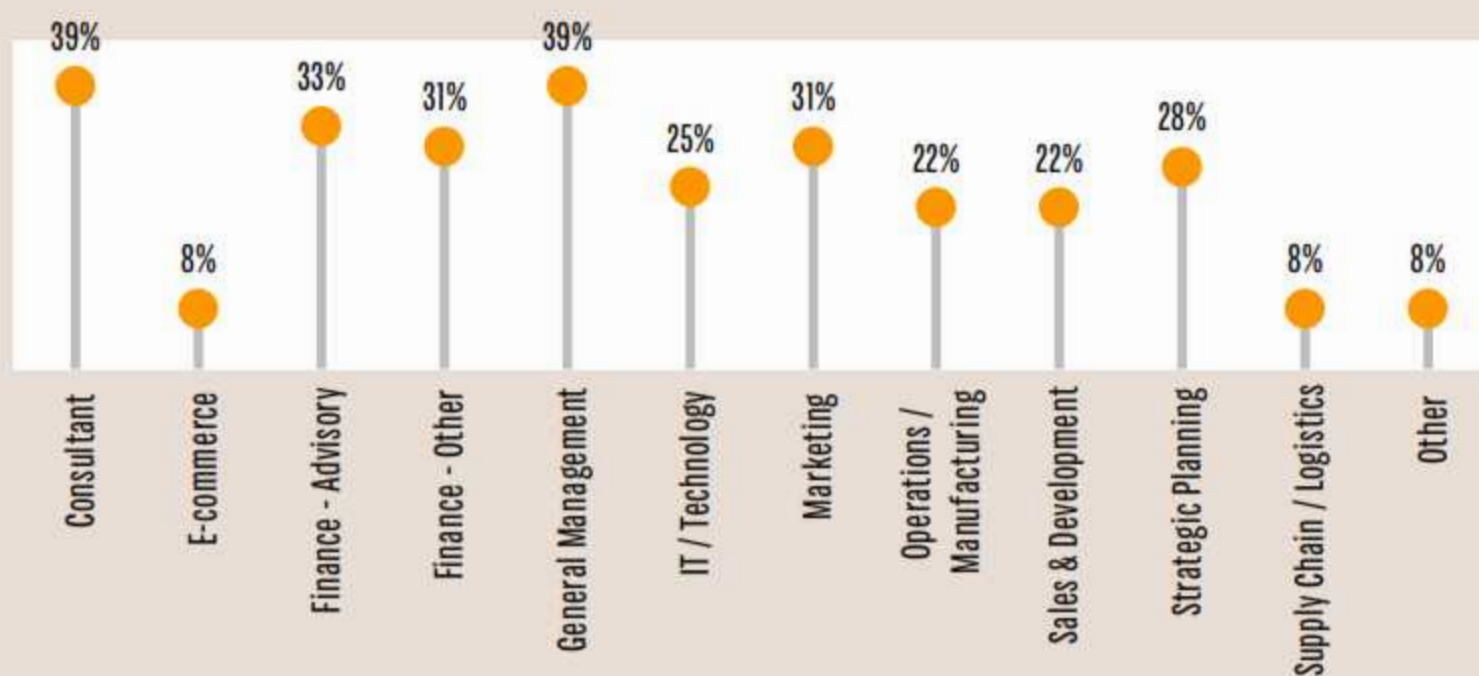

REGION Asia Pacific
AVERAGE STARTING SALARY & BONUS \$163,267
GDP GROWTH (annual %) 1.8
REGIONAL STARTING SALARY & BONUS \$91,600

Australia

REGIONAL EXTENT OF RECRUITMENT

SKILLS AMONG NEW MBA HIRES

FUNCTIONS OFFERED TO NEW MBA HIRES

IDEAL NUMBER OF YEARS' WORK EXPERIENCE

TOP COMPANIES HIRING IN AUSTRALIA

TELSTRA
 BHP BILITON
 WESTPAC BANKING GROUP
 NATIONAL AUSTRALIA BANK
 ANZ

[ACCESS VISA INFORMATION](#)

[SEARCH FOR JOBS IN AUSTRALIA](#)