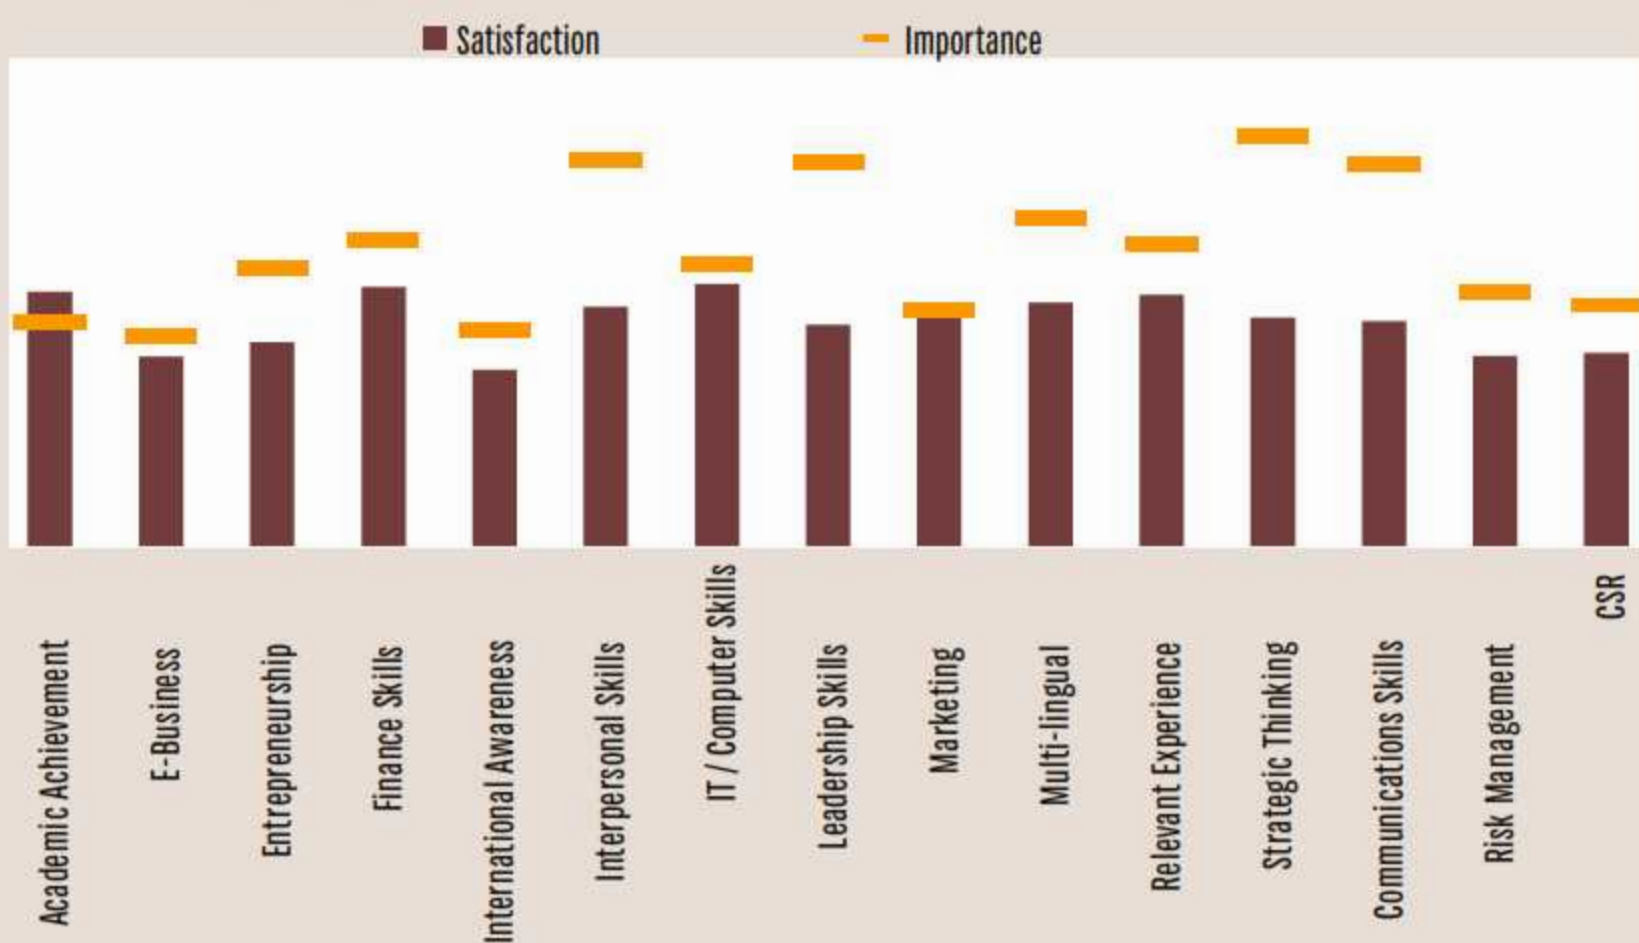

REGION Latin America

Argentina

AVE. STARTING SALARY & BONUS \$53,033

GDP GROWTH (annual %) 8.9

REGIONAL STARTING SALARY & BONUS \$72,800

REGIONAL EXTENT OF RECRUITMENT

SKILLS AMONG NEW MBA HIRES

FUNCTIONS OFFERED TO NEW MBA HIRES