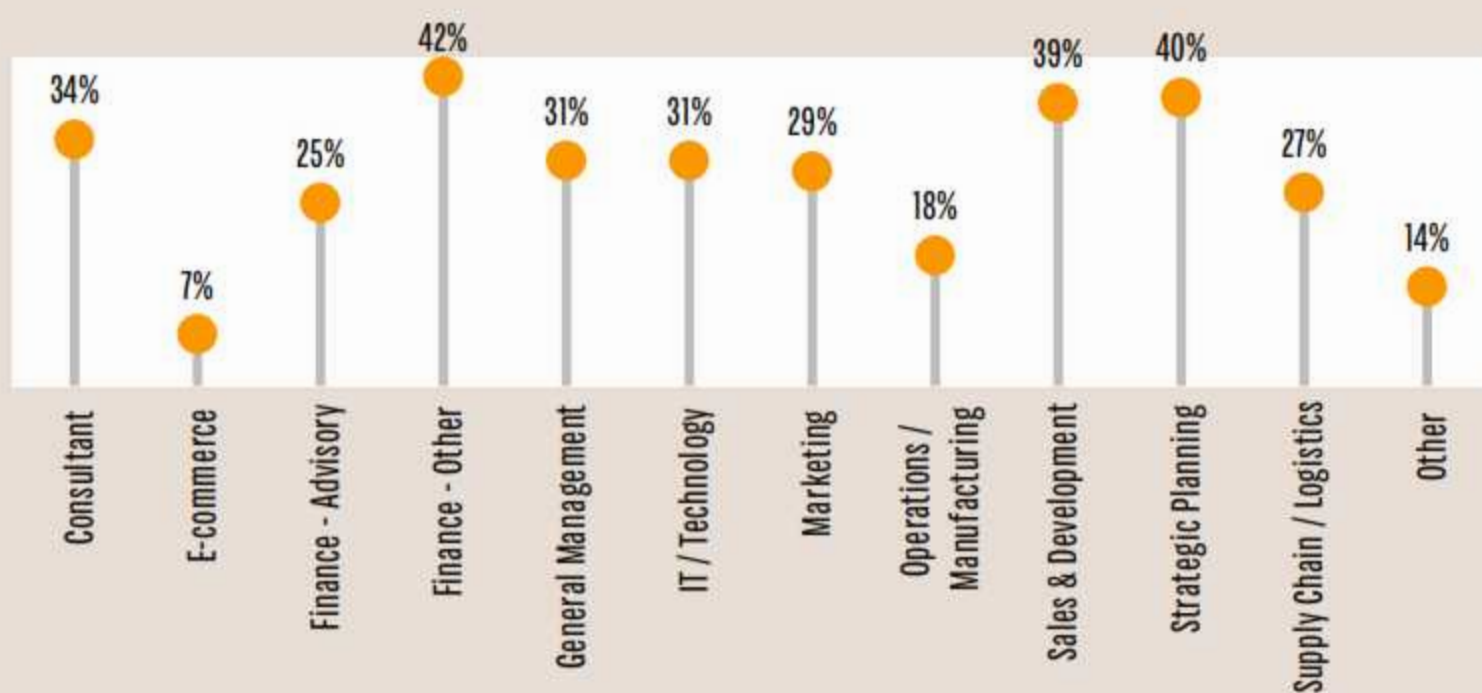

REGION Latin America

Argentina

AVE. STARTING SALARY & BONUS \$53,033

GDP GROWTH (annual %) 8.9

REGIONAL STARTING SALARY & BONUS \$72,800

REGIONAL EXTENT OF RECRUITMENT

SKILLS AMONG NEW MBA HIRES

FUNCTIONS OFFERED TO NEW MBA HIRES

IDEAL NUMBER OF YEARS' WORK EXPERIENCE

TOP COMPANIES HIRING IN ARGENTINA

- SANTANDER RIO
- AMERICAN EXPRESS
- CITIBANK
- TGESTIONA
- GRUPO TELEFONICA

[ACCESS VISA INFORMATION](#)
[SEARCH FOR JOBS IN ARGENTINA](#)
[VIEW FULL REPORT](#)