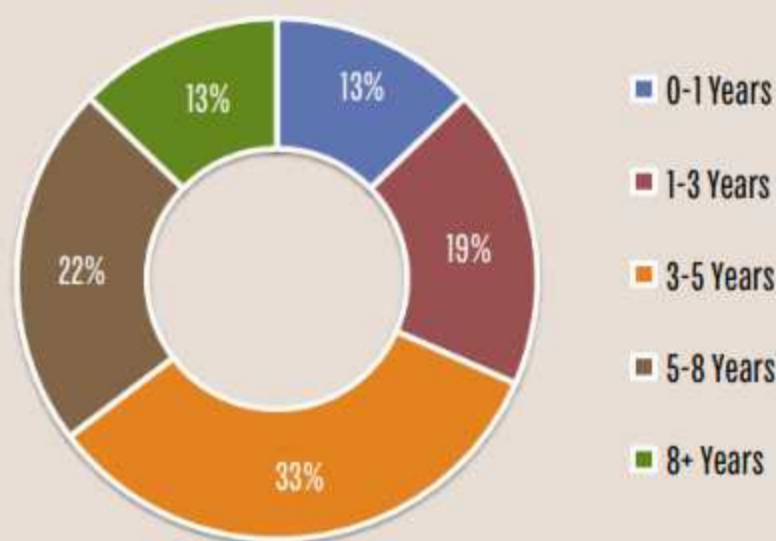

TOP COMPANIES HIRING IN ARGENTINA

- SANTANDER RIO
- AMERICAN EXPRESS
- CITIBANK
- TGESTIONA
- GRUPO TELEFONICA

[ACCESS VISA INFORMATION](#)
[SEARCH FOR JOBS IN ARGENTINA](#)
[VIEW FULL REPORT](#)