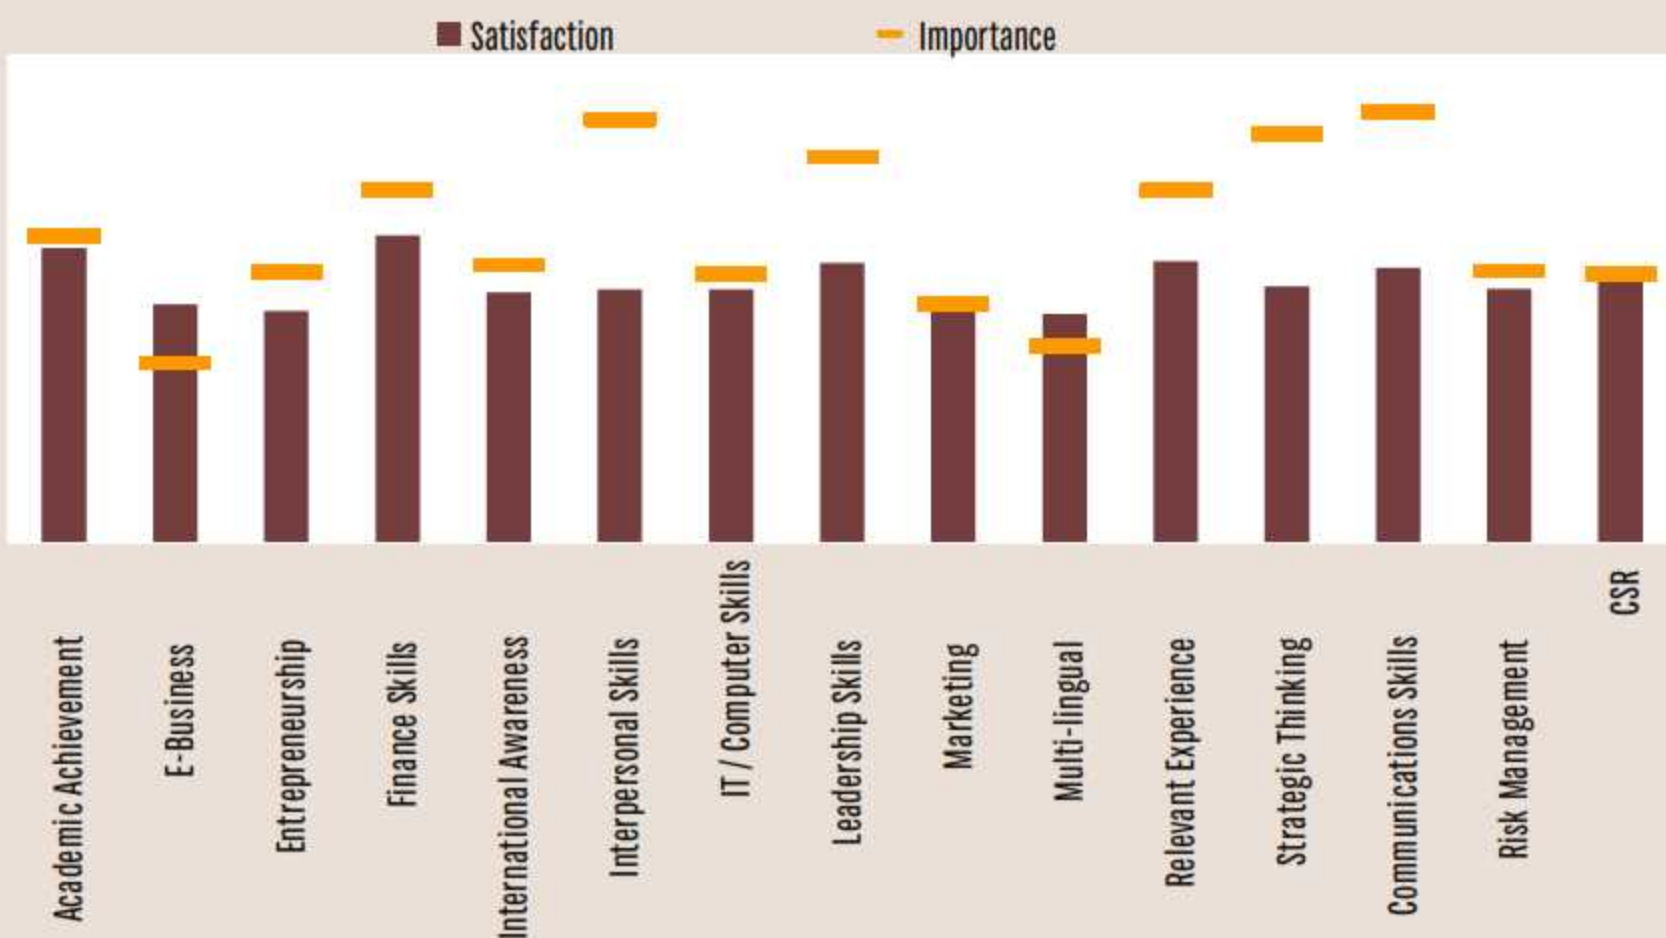

REGION	US & Canada
AVE. STARTING SALARY & BONUS	\$100,167
GDP GROWTH (annual %)	1.7
REGIONAL STARTING SALARY & BONUS	\$86,200

### REGIONAL EXTENT OF RECRUITMENT

### SKILLS AMONG NEW MBA HIRES