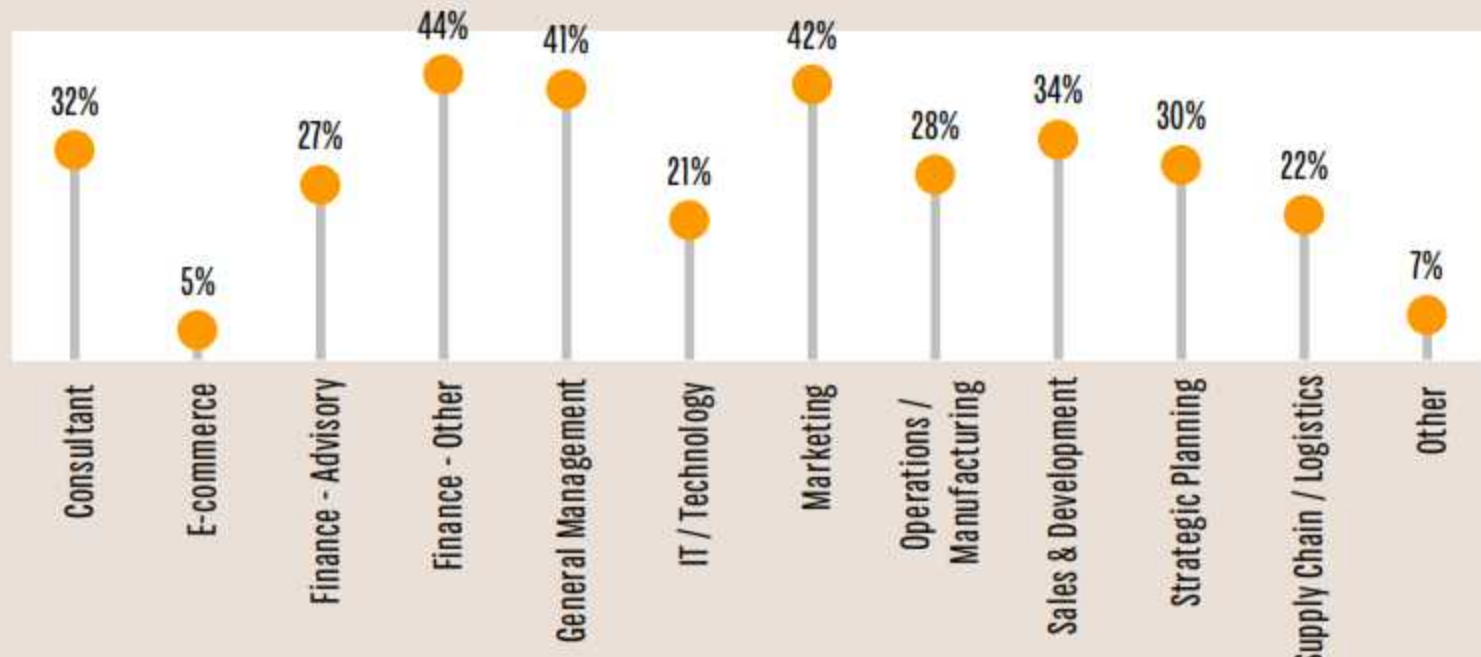

REGION	US & Canada
AVE. STARTING SALARY & BONUS	\$100,167
GDP GROWTH (annual %)	1.7
REGIONAL STARTING SALARY & BONUS	\$86,200

### REGIONAL EXTENT OF RECRUITMENT

### SKILLS AMONG NEW MBA HIRES

### IDEAL NUMBER OF YEARS' WORK EXPERIENCE