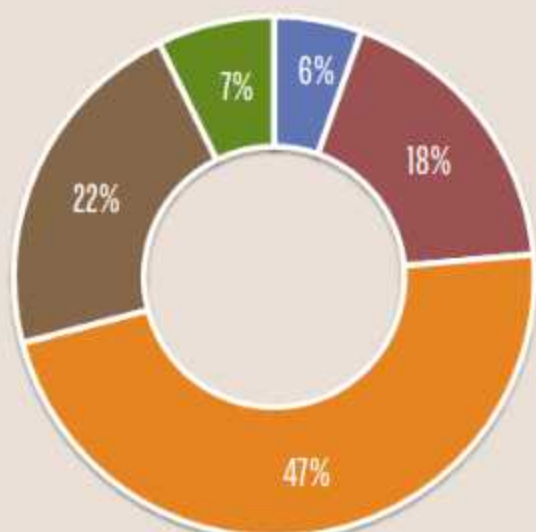

REGION Western Europe

United Kingdom

AVE. STARTING SALARY & BONUS \$103,467

GDP GROWTH (annual %) 0.7

REGIONAL STARTING SALARY & BONUS \$103,000

REGIONAL EXTENT OF RECRUITMENT

SKILLS AMONG NEW MBA HIRES

FUNCTIONS OFFERED TO NEW MBA HIRES

IDEAL NUMBER OF YEARS' WORK EXPERIENCE

TOP COMPANIES HIRING IN THE UK

- 0-1 Years
- 1-3 Years
- 3-5 Years
- 5-8 Years
- 8+ Years

[ACCESS VISA INFORMATION](#)

[SEARCH FOR JOBS IN THE UNITED KINGDOM](#)

[VIEW FULL REPORT](#)