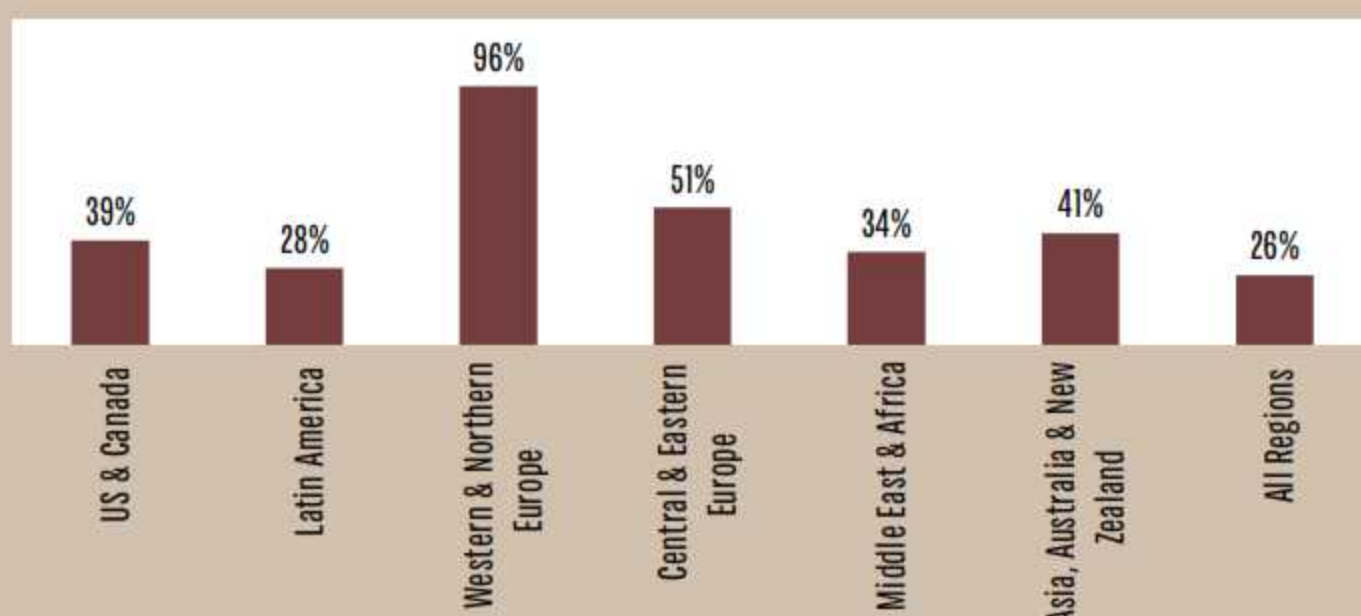

REGION Western Europe

United Kingdom

AVE. STARTING SALARY & BONUS \$103,467

GDP GROWTH (annual %) 0.7

REGIONAL STARTING SALARY & BONUS \$103,000

REGIONAL EXTENT OF RECRUITMENT

SKILLS AMONG NEW MBA HIRES

FUNCTIONS OFFERED TO NEW MBA HIRES

IDEAL NUMBER OF YEARS' WORK EXPERIENCE

TOP COMPANIES HIRING IN THE UK

- 0-1 Years
- 1-3 Years
- 3-5 Years
- 5-8 Years
- 8+ Years

[ACCESS VISA INFORMATION](#)

[SEARCH FOR JOBS IN THE UNITED KINGDOM](#)

[VIEW FULL REPORT](#)