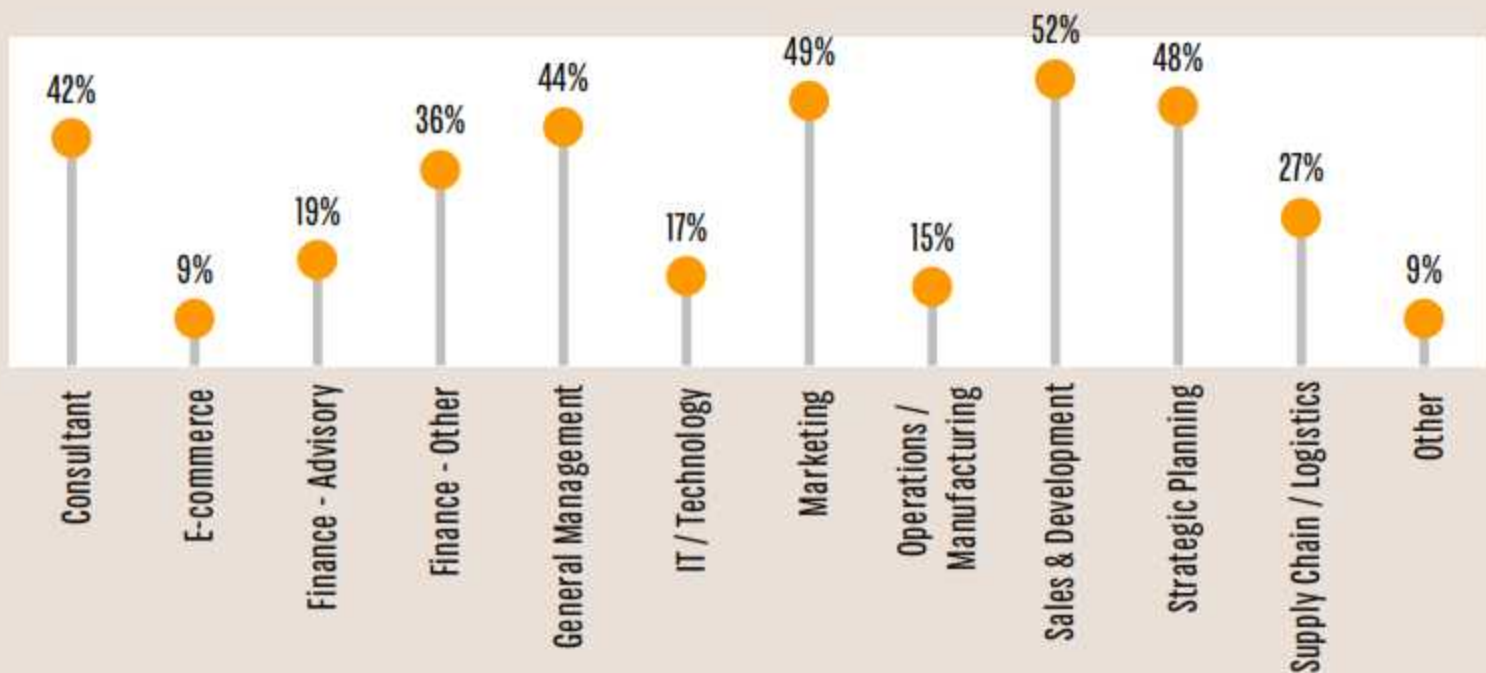

REGION	Western Europe
AVE. STARTING SALARY & BONUS	\$104,100
GDP GROWTH (annual %)	0.7
REGIONAL STARTING SALARY & BONUS	\$103,000

Spain

REGIONAL EXTENT OF RECRUITMENT

SKILLS AMONG NEW MBA HIRES

FUNCTIONS OFFERED TO NEW MBA HIRES