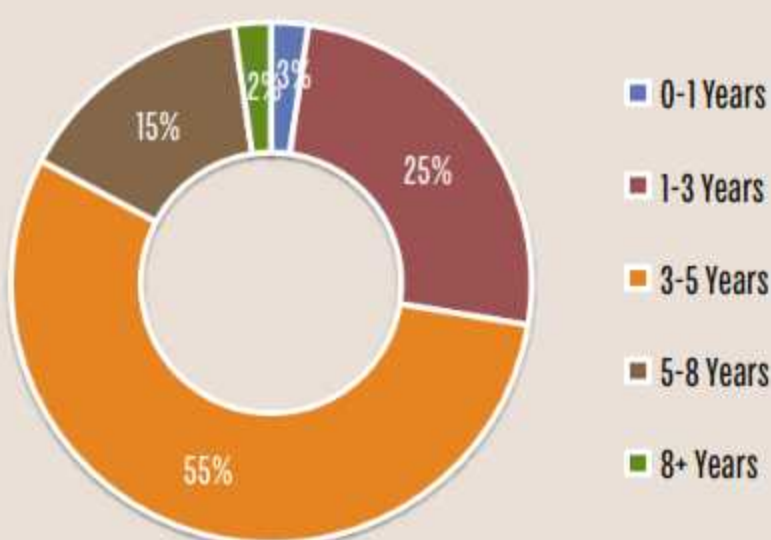

TOP COMPANIES HIRING IN SPAIN

- BANCO SANTANDER
- TELEFONICA
- REPSOL
- BANCO BILBAO VIZCAYA ARGENTARIA
- ACS

- [ACCESS VISA INFORMATION](#)
- [SEARCH FOR JOBS IN SPAIN](#)
- [VIEW FULL REPORT](#)