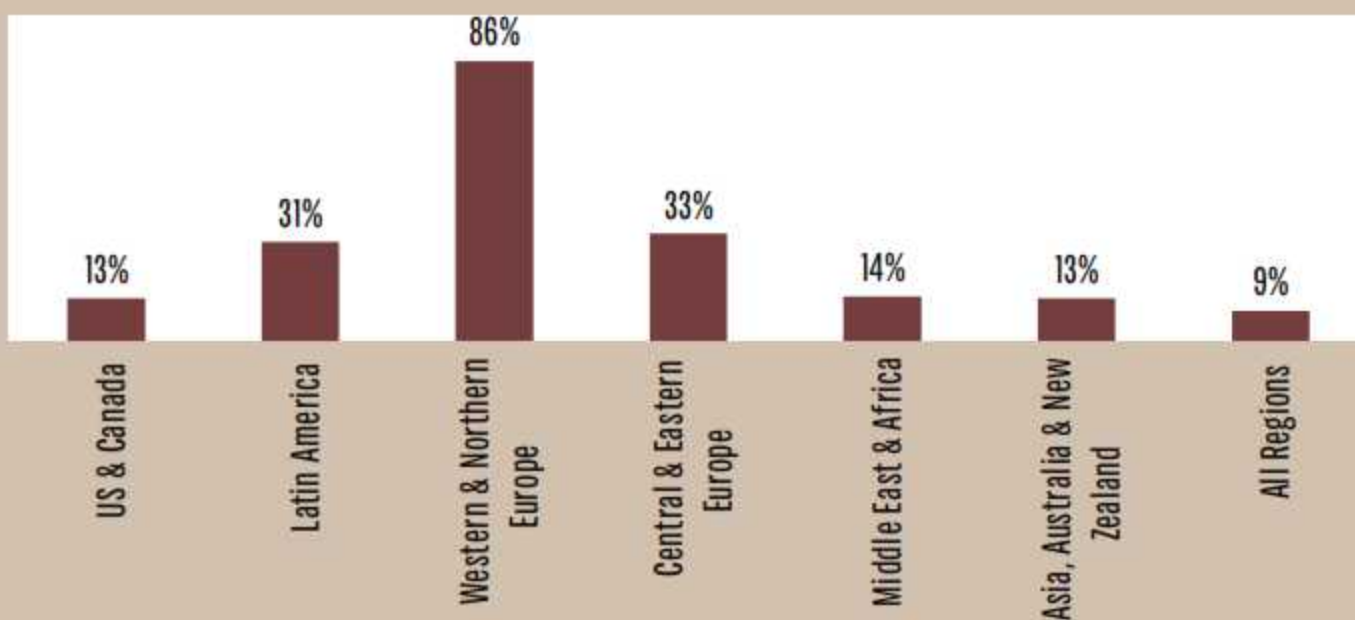

REGION	Western Europe
AVE. STARTING SALARY & BONUS	\$104,100
GDP GROWTH (annual %)	0.7
REGIONAL STARTING SALARY & BONUS	\$103,000

Spain

REGIONAL EXTENT OF RECRUITMENT

SKILLS AMONG NEW MBA HIRES

FUNCTIONS OFFERED TO NEW MBA HIRES