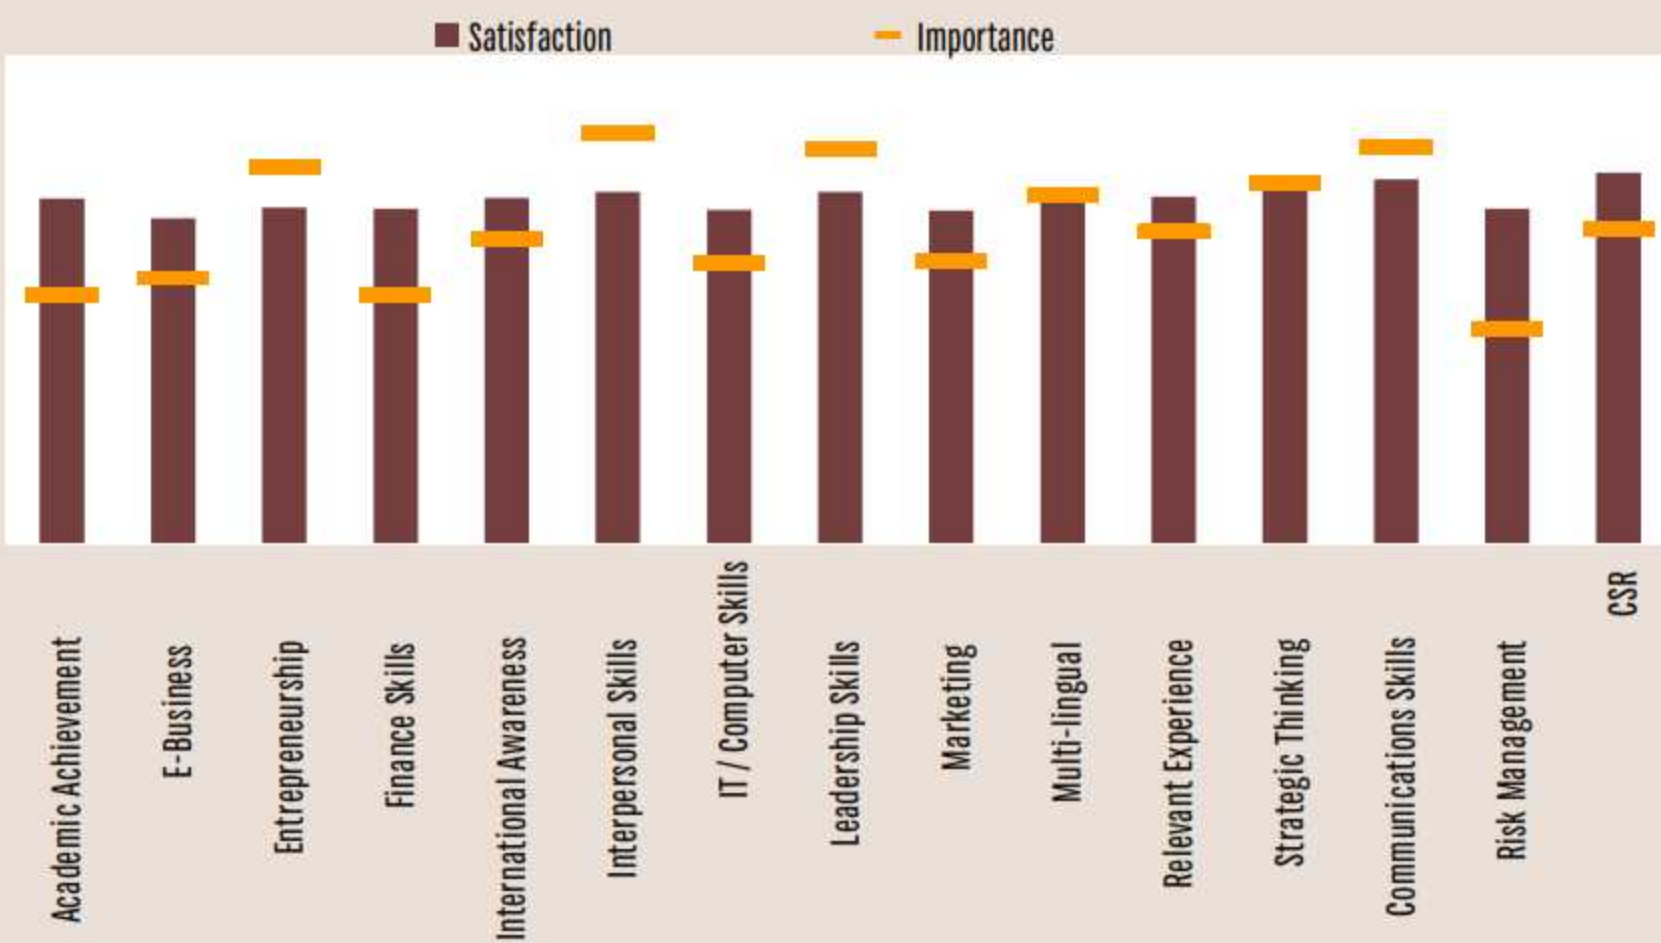

REGION	Western Europe
AVE. STARTING SALARY & BONUS	\$104,100
GDP GROWTH (annual %)	0.7
REGIONAL STARTING SALARY & BONUS	\$103,000

Spain

REGIONAL EXTENT OF RECRUITMENT

SKILLS AMONG NEW MBA HIRES

FUNCTIONS OFFERED TO NEW MBA HIRES