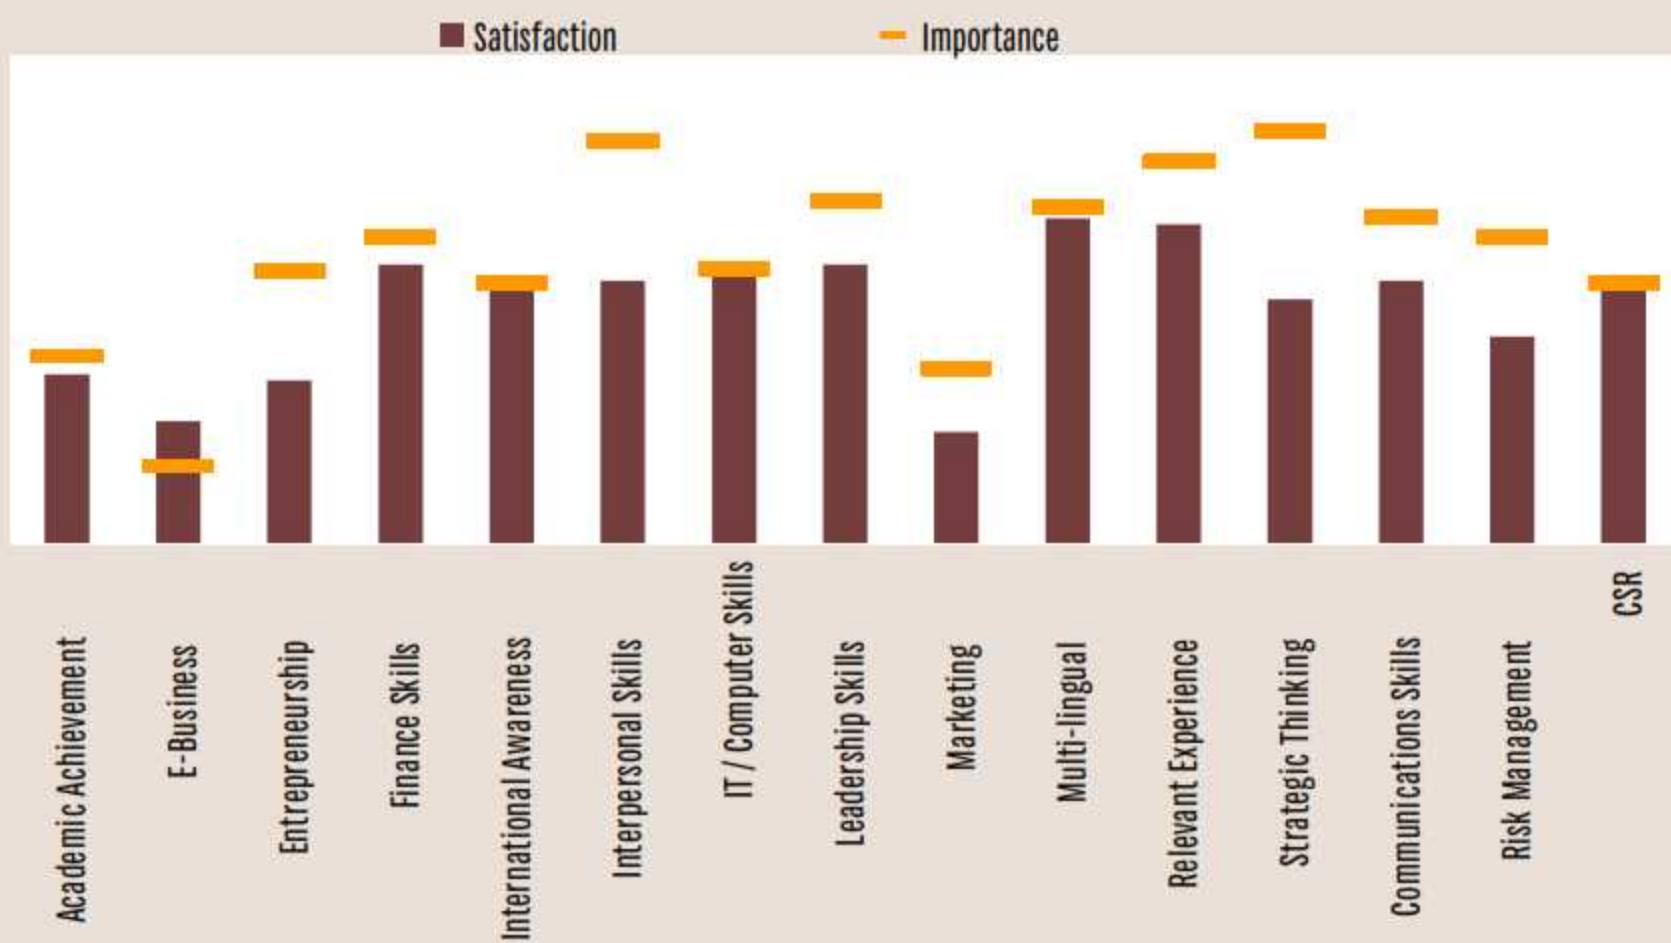

REGION Eastern Europe

Russia

AVE. STARTING SALARY & BONUS \$75,533

GDP GROWTH (annual %) 4.3

REGIONAL STARTING SALARY & BONUS \$64,900

REGIONAL EXTENT OF RECRUITMENT

SKILLS AMONG NEW MBA HIRES

FUNCTIONS OFFERED TO NEW MBA HIRES

IDEAL NUMBER OF YEARS' WORK EXPERIENCE

TOP COMPANIES HIRING IN RUSSIA

- [ACCESS VISA INFORMATION](#)
- [SEARCH FOR JOBS IN RUSSIA](#)
- [VIEW FULL REPORT](#)