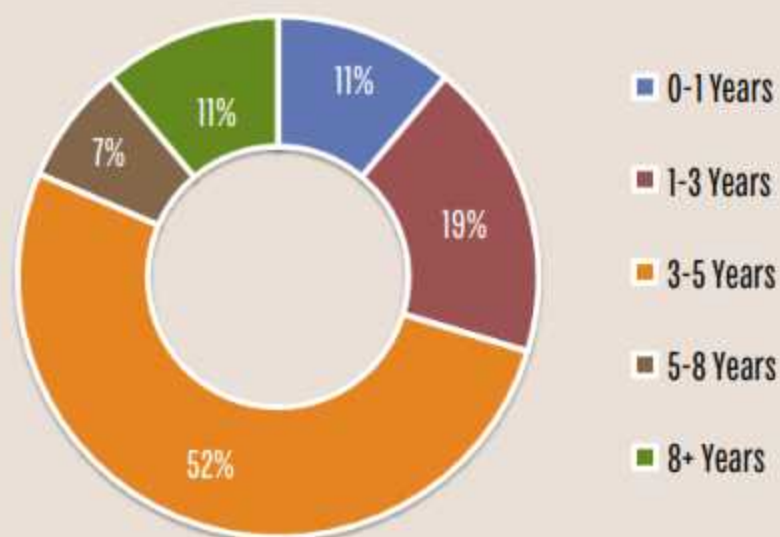

- [ACCESS VISA INFORMATION](#)
- [SEARCH FOR JOBS IN RUSSIA](#)
- [VIEW FULL REPORT](#)