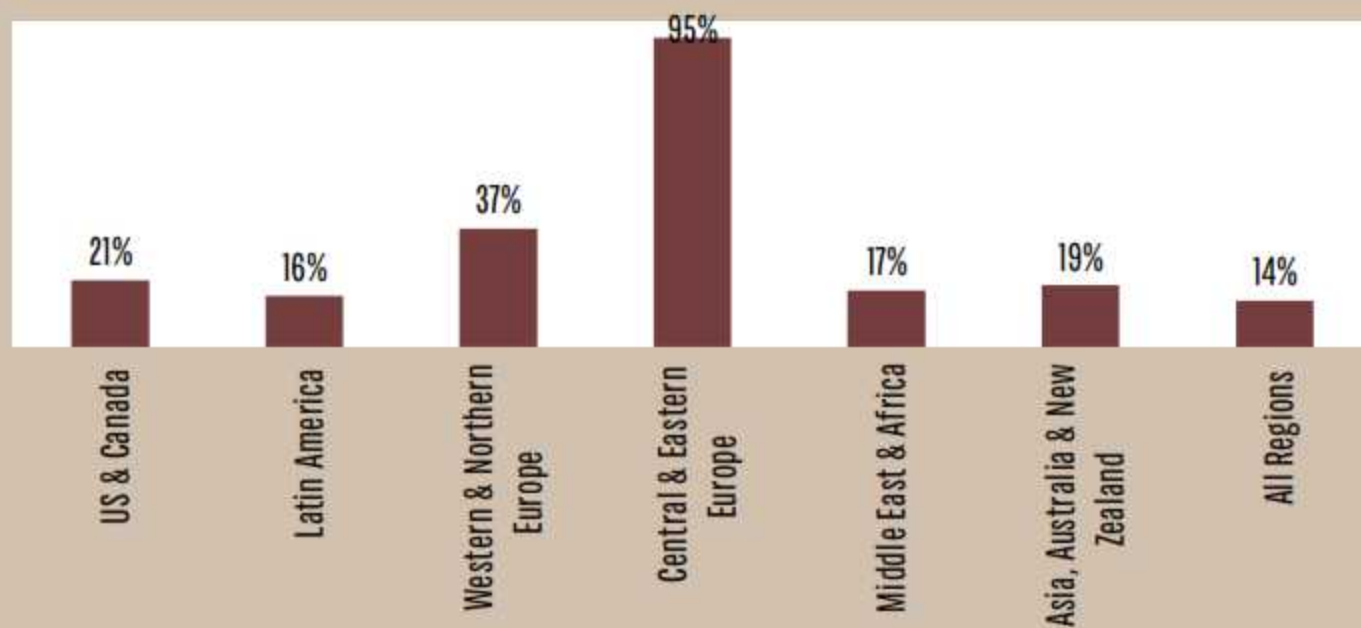

REGION Eastern Europe

Russia

AVE. STARTING SALARY & BONUS \$75,533

GDP GROWTH (annual %) 4.3

REGIONAL STARTING SALARY & BONUS \$64,900

REGIONAL EXTENT OF RECRUITMENT

SKILLS AMONG NEW MBA HIRES

FUNCTIONS OFFERED TO NEW MBA HIRES