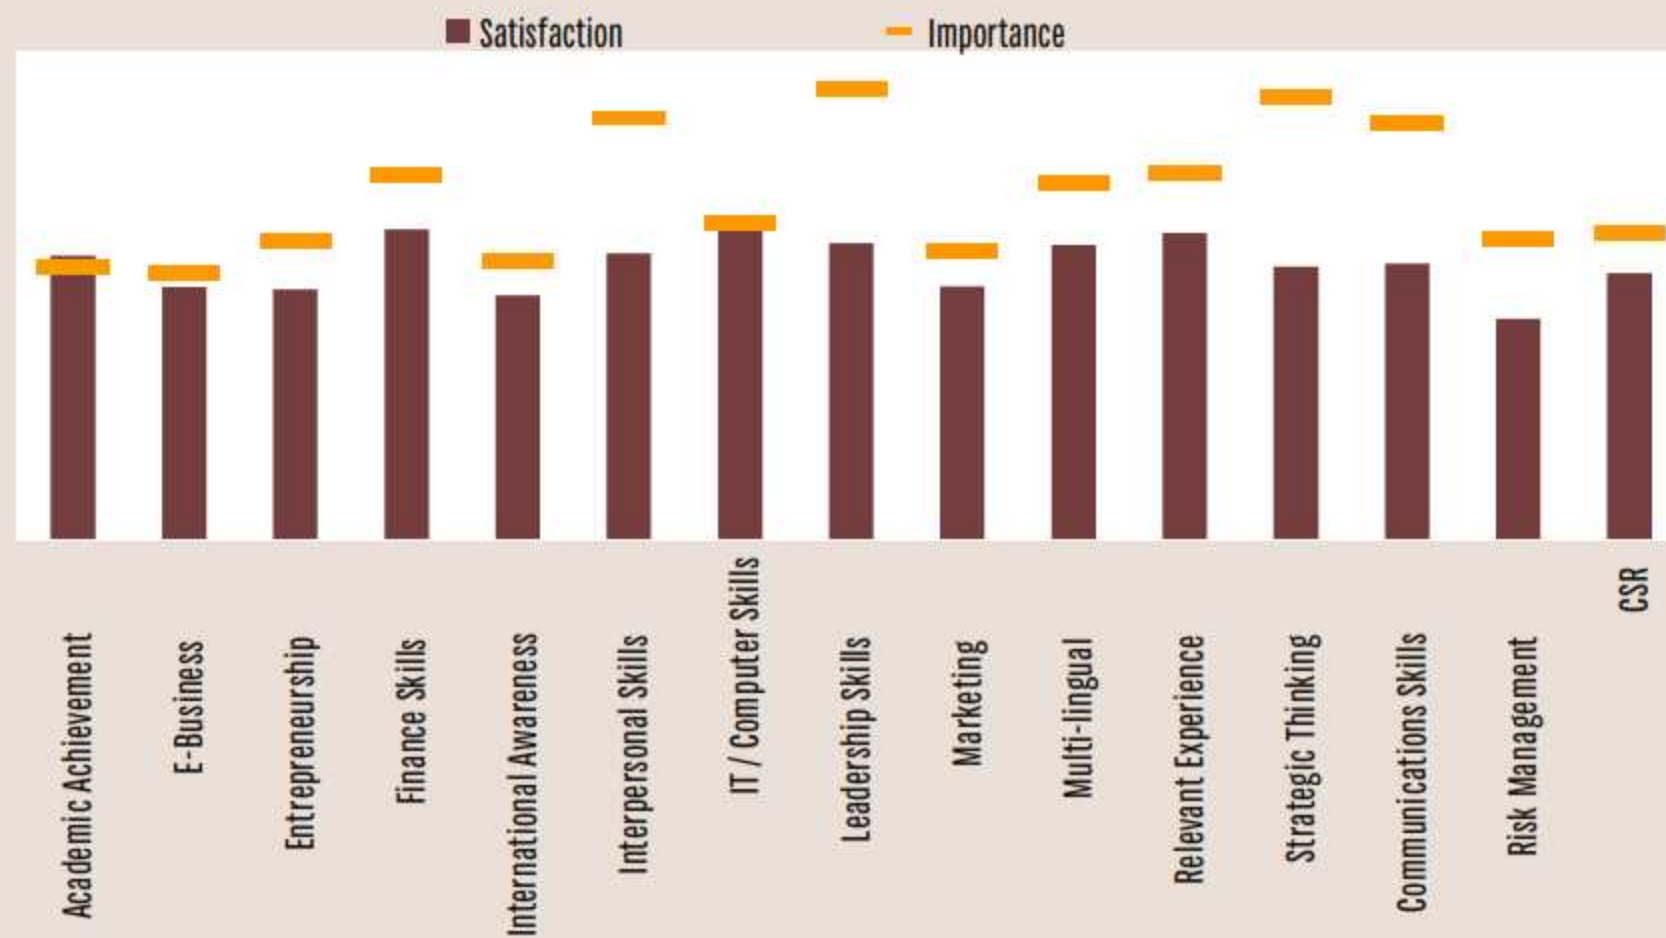

REGION Latin America

Mexico

AVE. STARTING SALARY & BONUS \$90,600

GDP GROWTH (annual %) 3.9

REGIONAL STARTING SALARY & BONUS \$72,800

REGIONAL EXTENT OF RECRUITMENT

SKILLS AMONG NEW MBA HIRES

FUNCTIONS OFFERED TO NEW MBA HIRES

IDEAL NUMBER OF YEARS' WORK EXPERIENCE

TOP COMPANIES HIRING IN MEXICO

TELEVISA GROUP
KIMBERLEY CLARK
CEMEX
BANCO AZTECA

[ACCESS VISA INFORMATION](#)

[SEARCH FOR JOBS IN MEXICO](#)

[VIEW FULL REPORT](#)