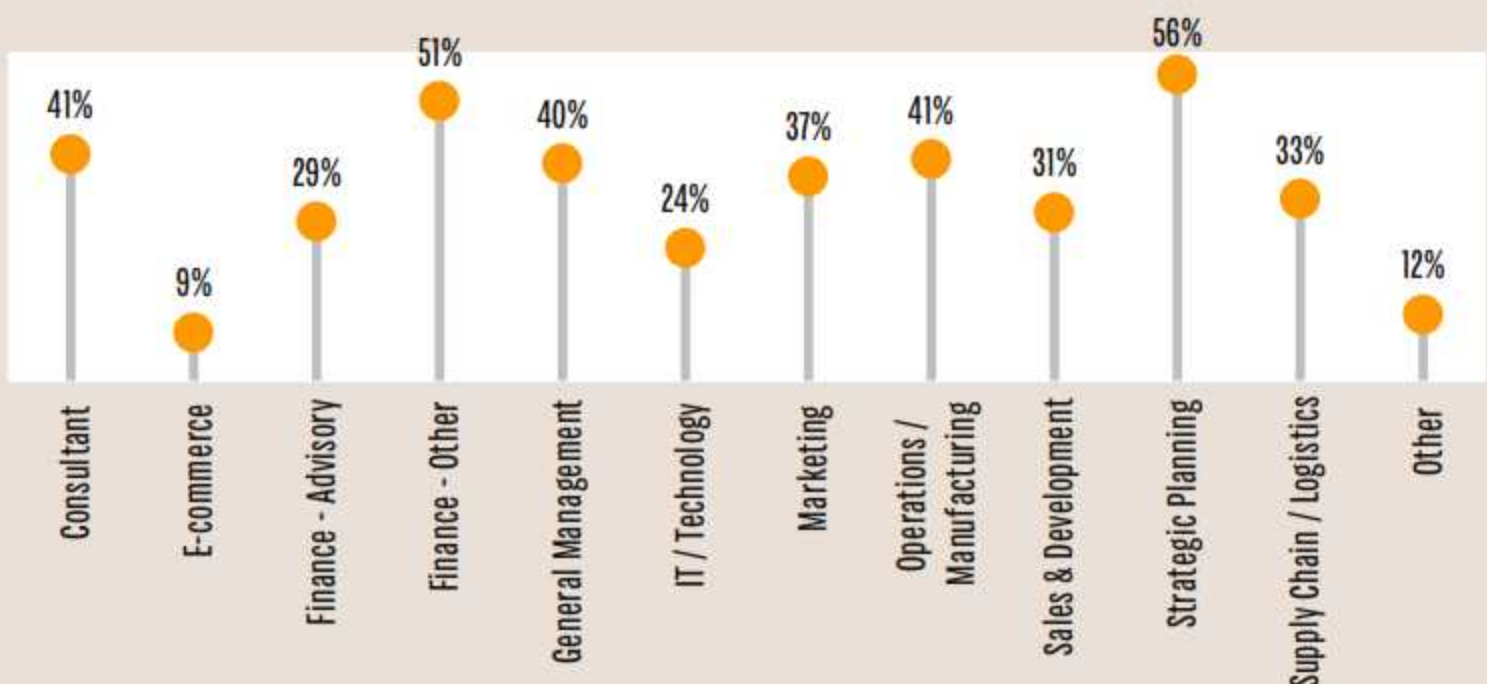

REGION Latin America

Mexico

AVE. STARTING SALARY & BONUS \$90,600

GDP GROWTH (annual %) 3.9

REGIONAL STARTING SALARY & BONUS \$72,800

REGIONAL EXTENT OF RECRUITMENT

SKILLS AMONG NEW MBA HIRES

FUNCTIONS OFFERED TO NEW MBA HIRES

IDEAL NUMBER OF YEARS' WORK EXPERIENCE

TOP COMPANIES HIRING IN MEXICO

TELEVISA GROUP
KIMBERLEY CLARK
CEMEX
BANCO AZTECA

[ACCESS VISA INFORMATION](#)

[SEARCH FOR JOBS IN MEXICO](#)

[VIEW FULL REPORT](#)