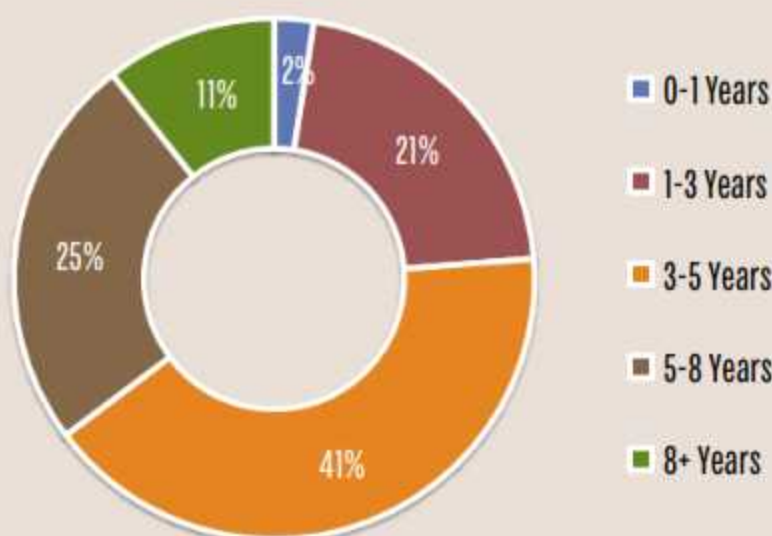

TOP COMPANIES HIRING IN MEXICO

TELEVISA GROUP
KIMBERLEY CLARK
CEMEX
BANCO AZTECA

[ACCESS VISA INFORMATION](#)

[SEARCH FOR JOBS IN MEXICO](#)

[VIEW FULL REPORT](#)