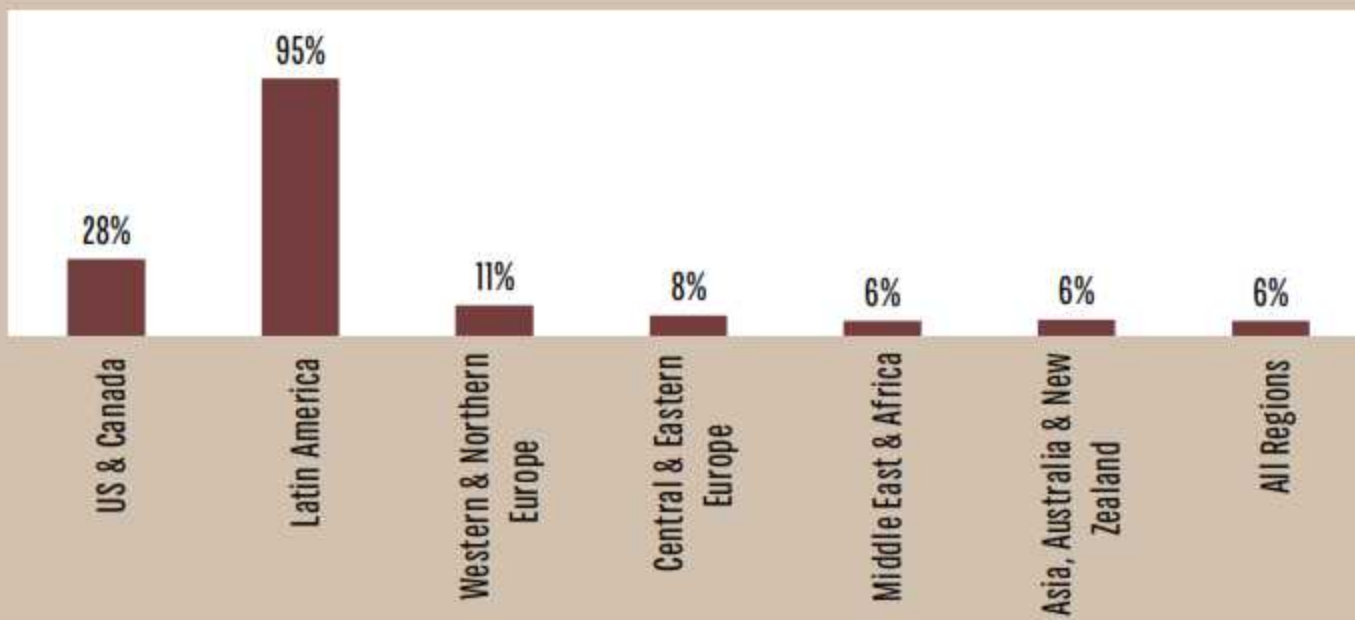

REGION Latin America

Mexico

AVE. STARTING SALARY & BONUS \$90,600

GDP GROWTH (annual %) 3.9

REGIONAL STARTING SALARY & BONUS \$72,800

REGIONAL EXTENT OF RECRUITMENT

SKILLS AMONG NEW MBA HIRES

FUNCTIONS OFFERED TO NEW MBA HIRES

IDEAL NUMBER OF YEARS' WORK EXPERIENCE

TOP COMPANIES HIRING IN MEXICO

TELEVISA GROUP
KIMBERLEY CLARK
CEMEX
BANCO AZTECA

[ACCESS VISA INFORMATION](#)

[SEARCH FOR JOBS IN MEXICO](#)

[VIEW FULL REPORT](#)