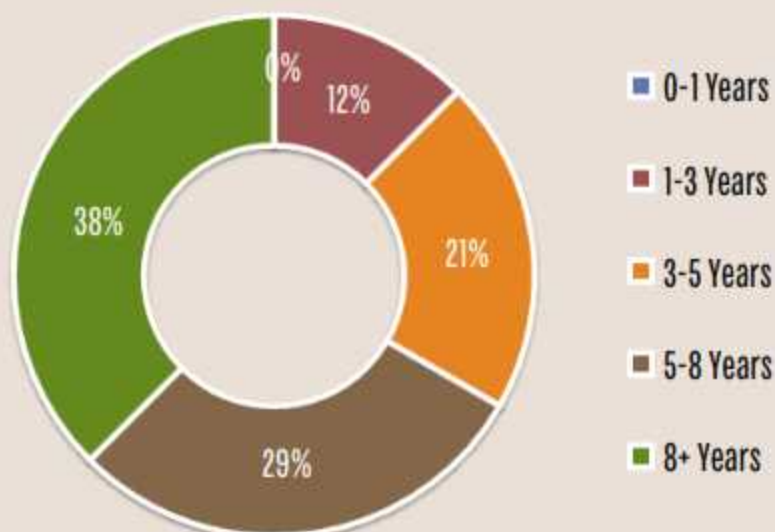

TOP COMPANIES HIRING IN JAPAN

- GOOGLE
- SONY
- HONDA
- NINTENDO
- ITOCHU

[ACCESS VISA INFORMATION](#)

[SEARCH FOR JOBS IN JAPAN](#)

[VIEW FULL REPORT](#)