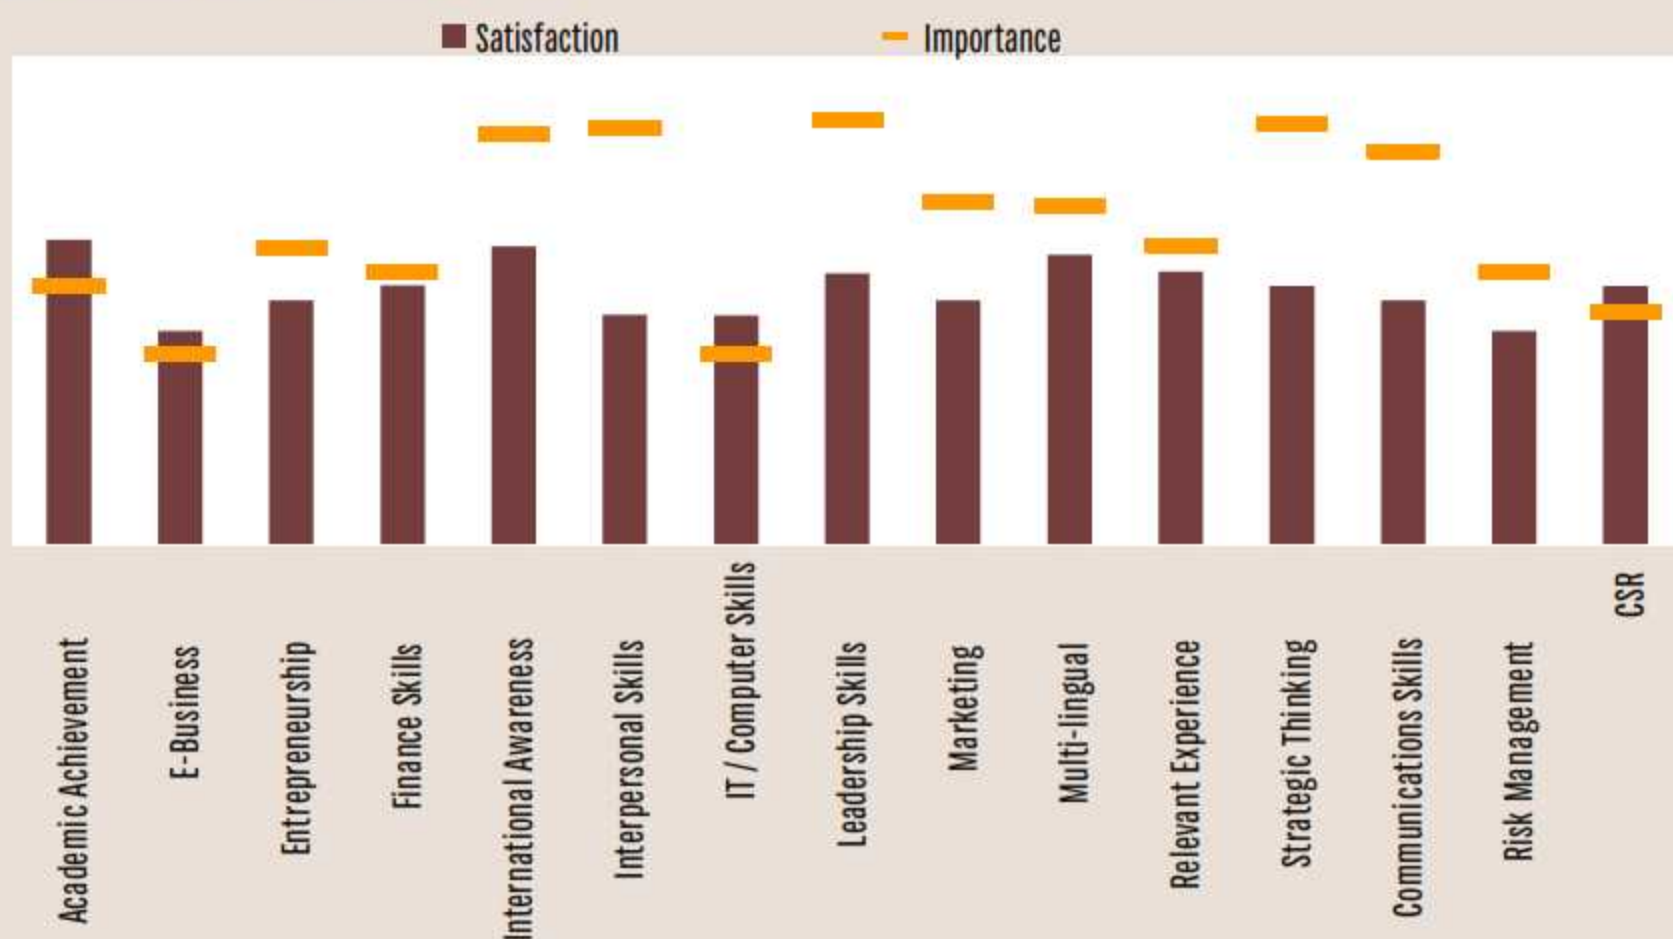

REGION Asia Pacific

Japan

AVE. STARTING SALARY & BONUS \$87,533

GDP GROWTH (annual %) 0.7

REGIONAL STARTING SALARY & BONUS \$91,600

REGIONAL EXTENT OF RECRUITMENT

SKILLS AMONG NEW MBA HIRES

FUNCTIONS OFFERED TO NEW MBA HIRES