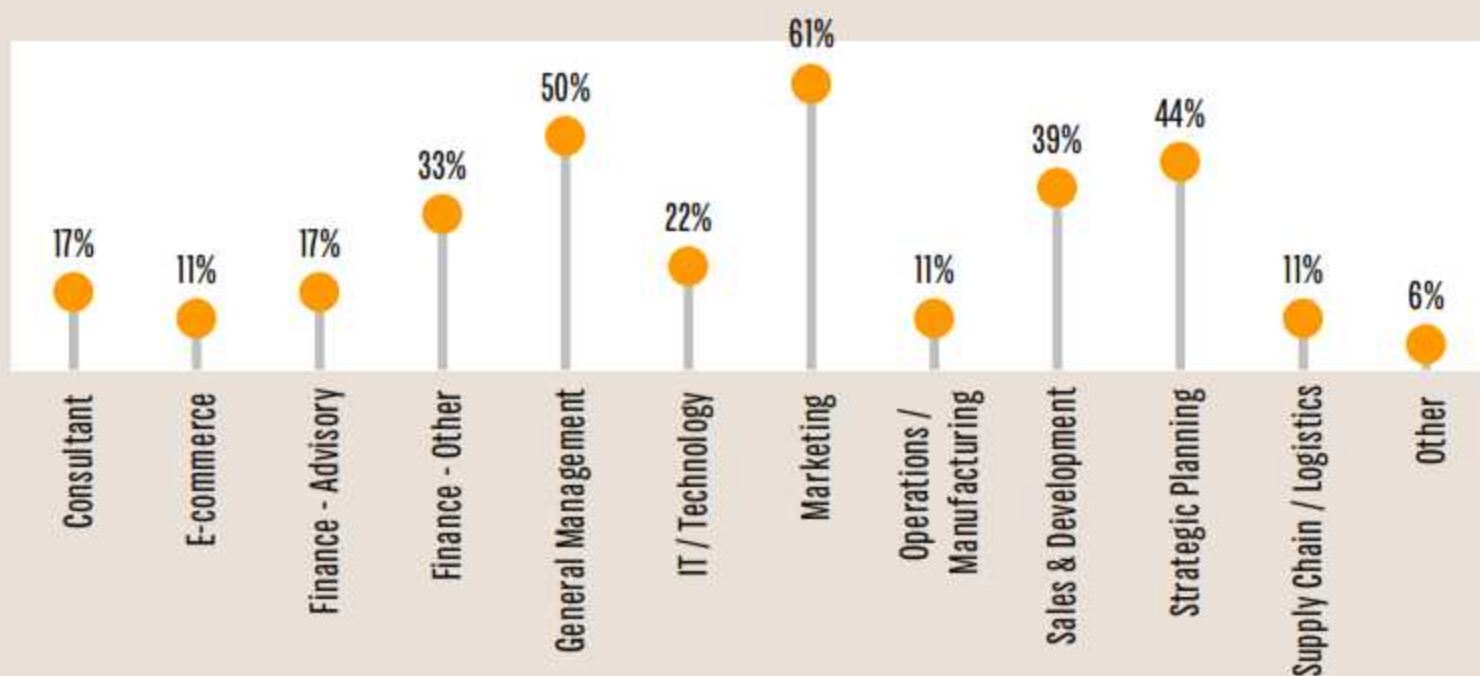

REGION Asia Pacific

Japan

AVE. STARTING SALARY & BONUS \$87,533

GDP GROWTH (annual %) 0.7

REGIONAL STARTING SALARY & BONUS \$91,600

REGIONAL EXTENT OF RECRUITMENT

SKILLS AMONG NEW MBA HIRES

FUNCTIONS OFFERED TO NEW MBA HIRES

IDEAL NUMBER OF YEARS' WORK EXPERIENCE

TOP COMPANIES HIRING IN JAPAN

- GOOGLE
- SONY
- HONDA
- NINTENDO
- ITOCHU

[ACCESS VISA INFORMATION](#)

[SEARCH FOR JOBS IN JAPAN](#)

[VIEW FULL REPORT](#)