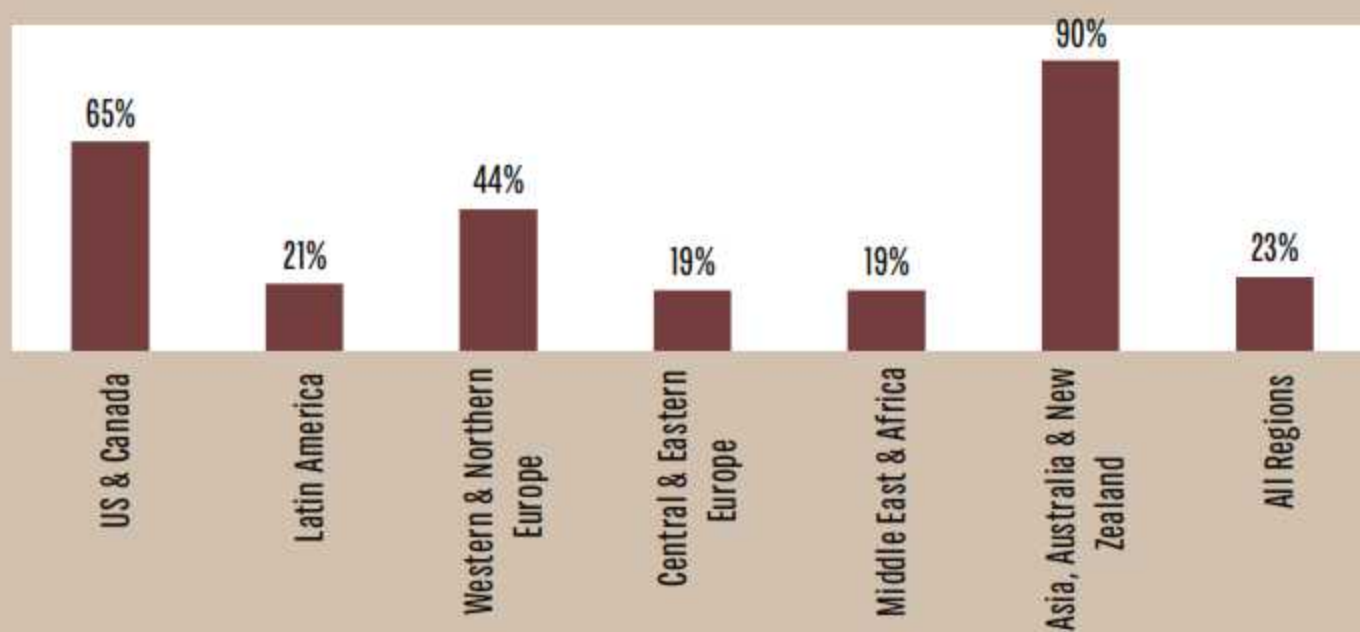

REGION Asia Pacific

Japan

AVE. STARTING SALARY & BONUS \$87,533

GDP GROWTH (annual %) 0.7

REGIONAL STARTING SALARY & BONUS \$91,600

REGIONAL EXTENT OF RECRUITMENT

SKILLS AMONG NEW MBA HIRES

FUNCTIONS OFFERED TO NEW MBA HIRES