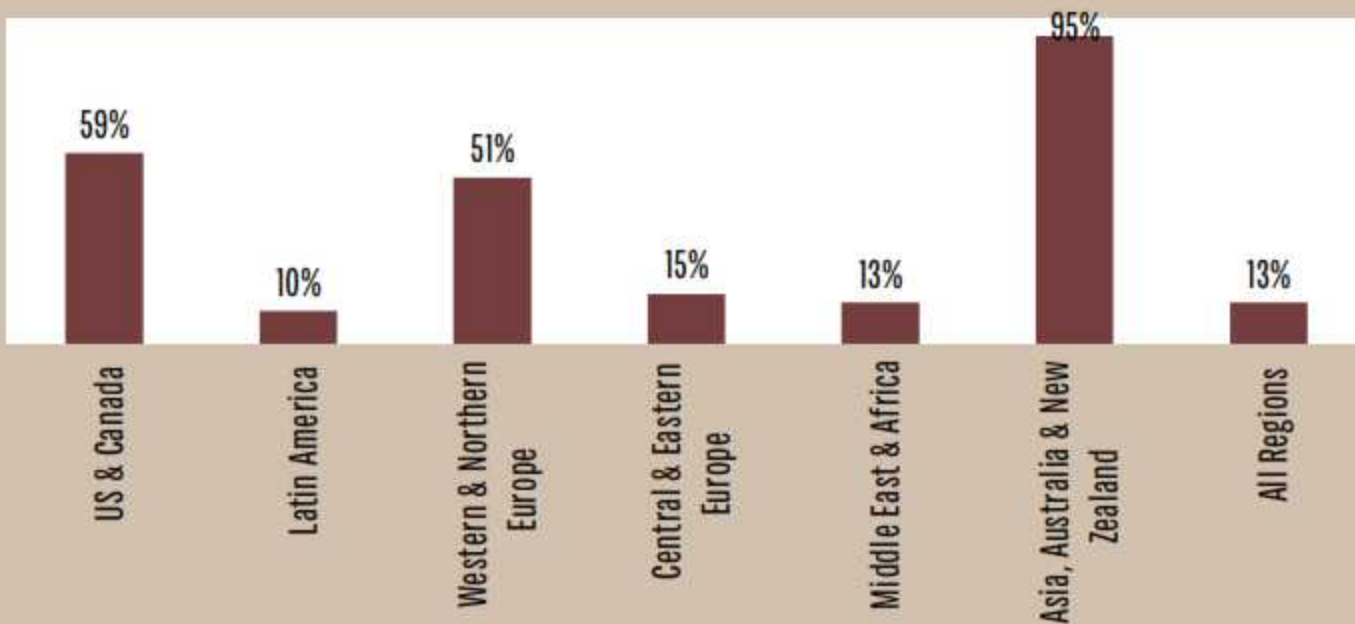

REGION Asia Pacific

Hong Kong

AVE. STARTING SALARY & BONUS \$81,500

GDP GROWTH (annual %) 5.2

REGIONAL STARTING SALARY & BONUS \$91,600

REGIONAL EXTENT OF RECRUITMENT

SKILLS AMONG NEW MBA HIRES

FUNCTIONS OFFERED TO NEW MBA HIRES