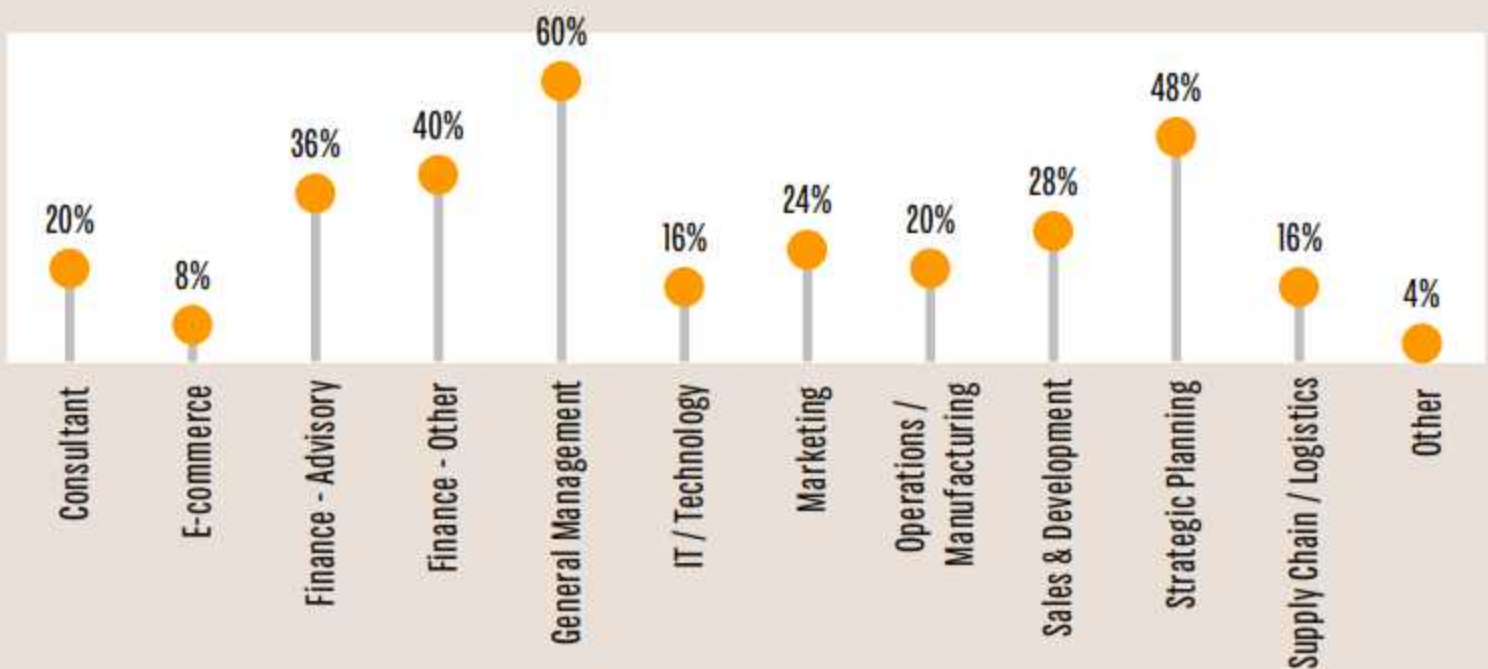

REGION Asia Pacific

Hong Kong

AVE. STARTING SALARY & BONUS \$81,500

GDP GROWTH (annual %) 5.2

REGIONAL STARTING SALARY & BONUS \$91,600

REGIONAL EXTENT OF RECRUITMENT

SKILLS AMONG NEW MBA HIRES

FUNCTIONS OFFERED TO NEW MBA HIRES

IDEAL NUMBER OF YEARS' WORK EXPERIENCE

TOP COMPANIES HIRING IN HONG KONG

- LI & FUNG
- ACCENTURE
- NOVARTIS
- CITIGROUP
- NOBLE GROUP

[ACCESS VISA INFORMATION](#)

[SEARCH FOR JOBS IN HONG KONG](#)

[VIEW FULL REPORT](#)