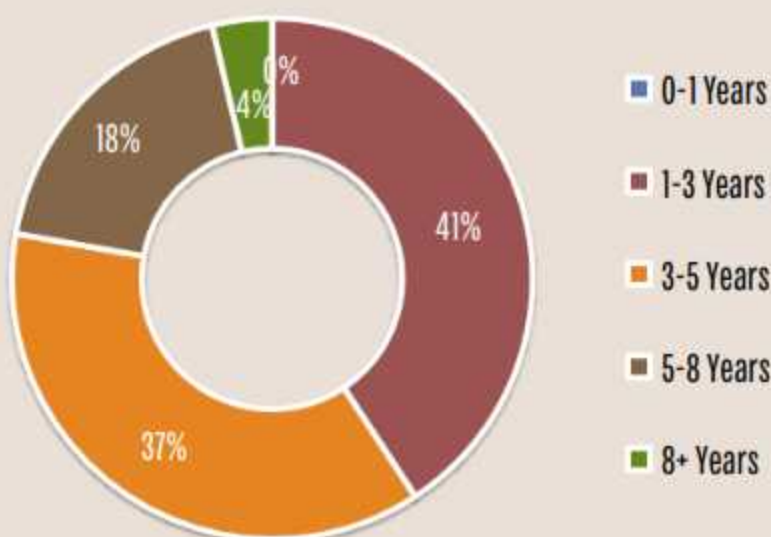

TOP COMPANIES HIRING IN HONG KONG

- LI & FUNG
- ACCENTURE
- NOVARTIS
- CITIGROUP
- NOBLE GROUP

[ACCESS VISA INFORMATION](#)

[SEARCH FOR JOBS IN HONG KONG](#)

[VIEW FULL REPORT](#)