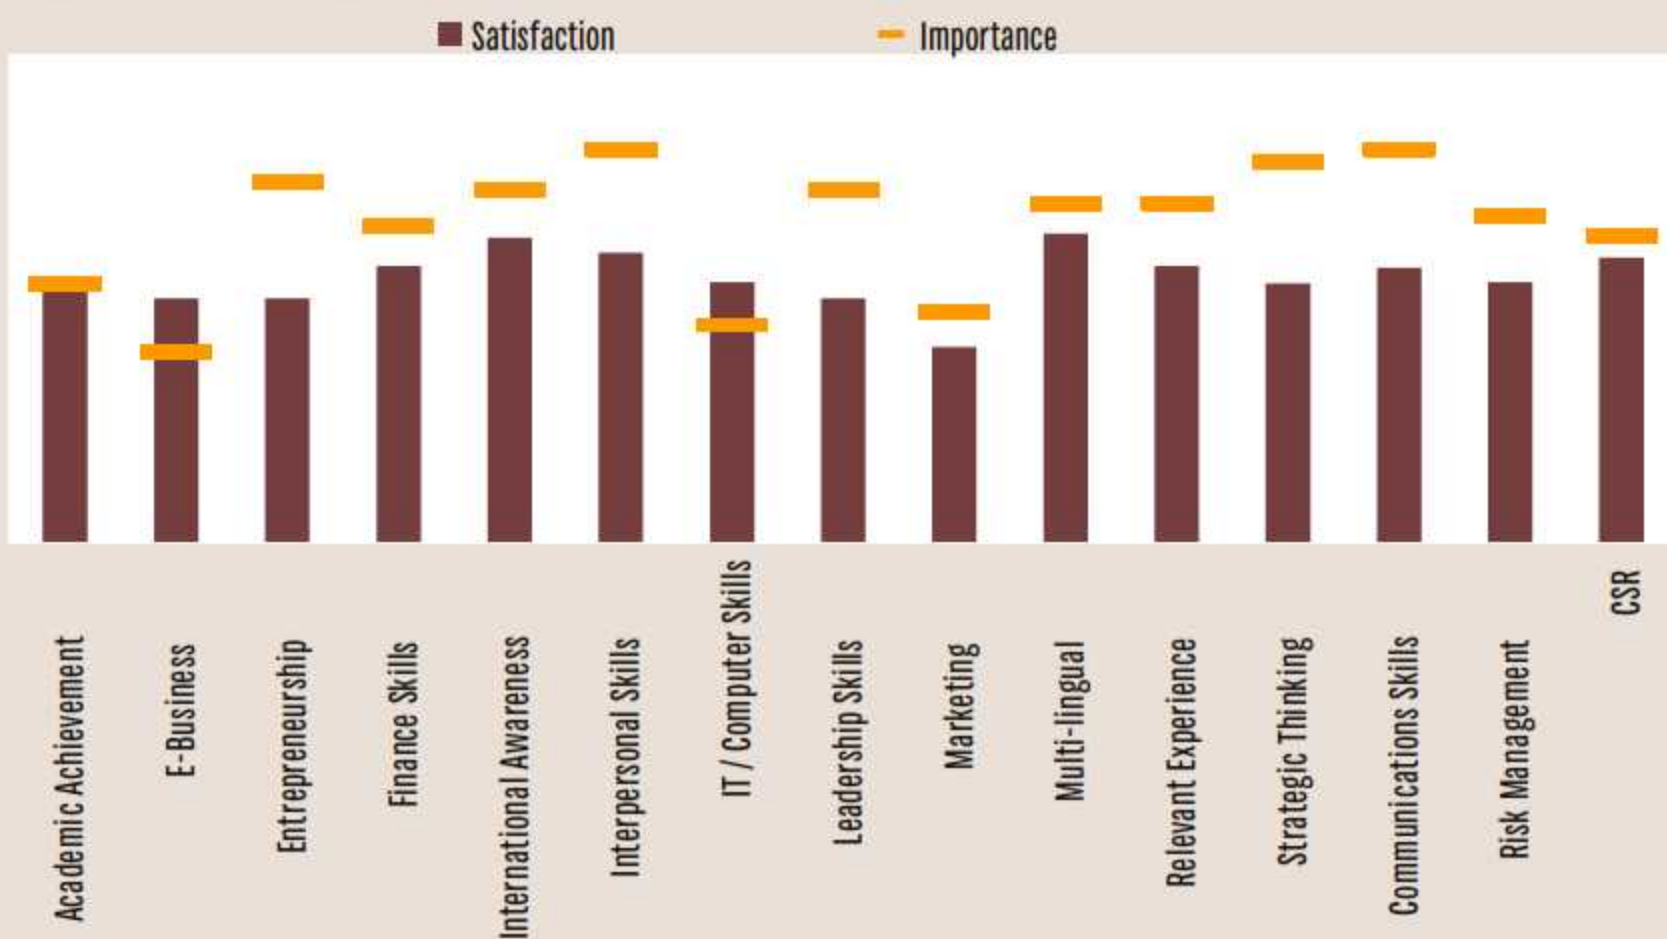

REGION Asia Pacific

Hong Kong

AVE. STARTING SALARY & BONUS \$81,500

GDP GROWTH (annual %) 5.2

REGIONAL STARTING SALARY & BONUS \$91,600

REGIONAL EXTENT OF RECRUITMENT

SKILLS AMONG NEW MBA HIRES

FUNCTIONS OFFERED TO NEW MBA HIRES