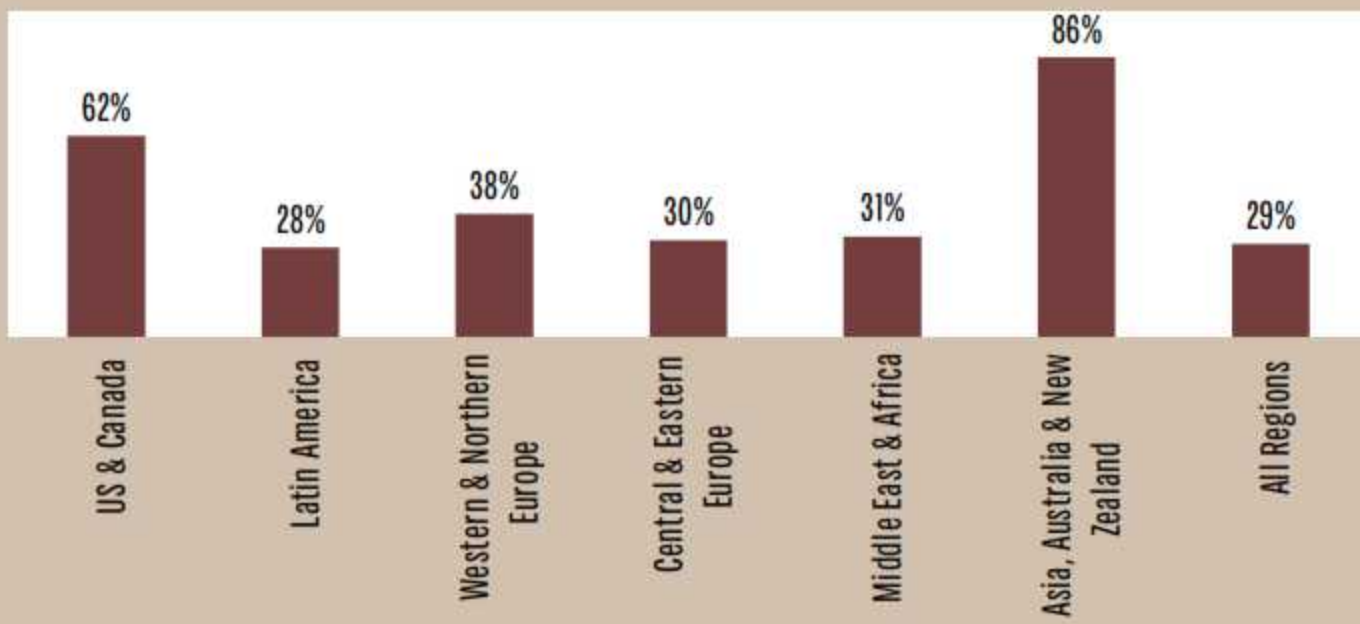

REGION Asia Pacific

South Korea

AVE. STARTING SALARY & BONUS \$70,167

GDP GROWTH (annual %) 3.6

REGIONAL STARTING SALARY & BONUS \$91,600

REGIONAL EXTENT OF RECRUITMENT

SKILLS AMONG NEW MBA HIRES

FUNCTIONS OFFERED TO NEW MBA HIRES