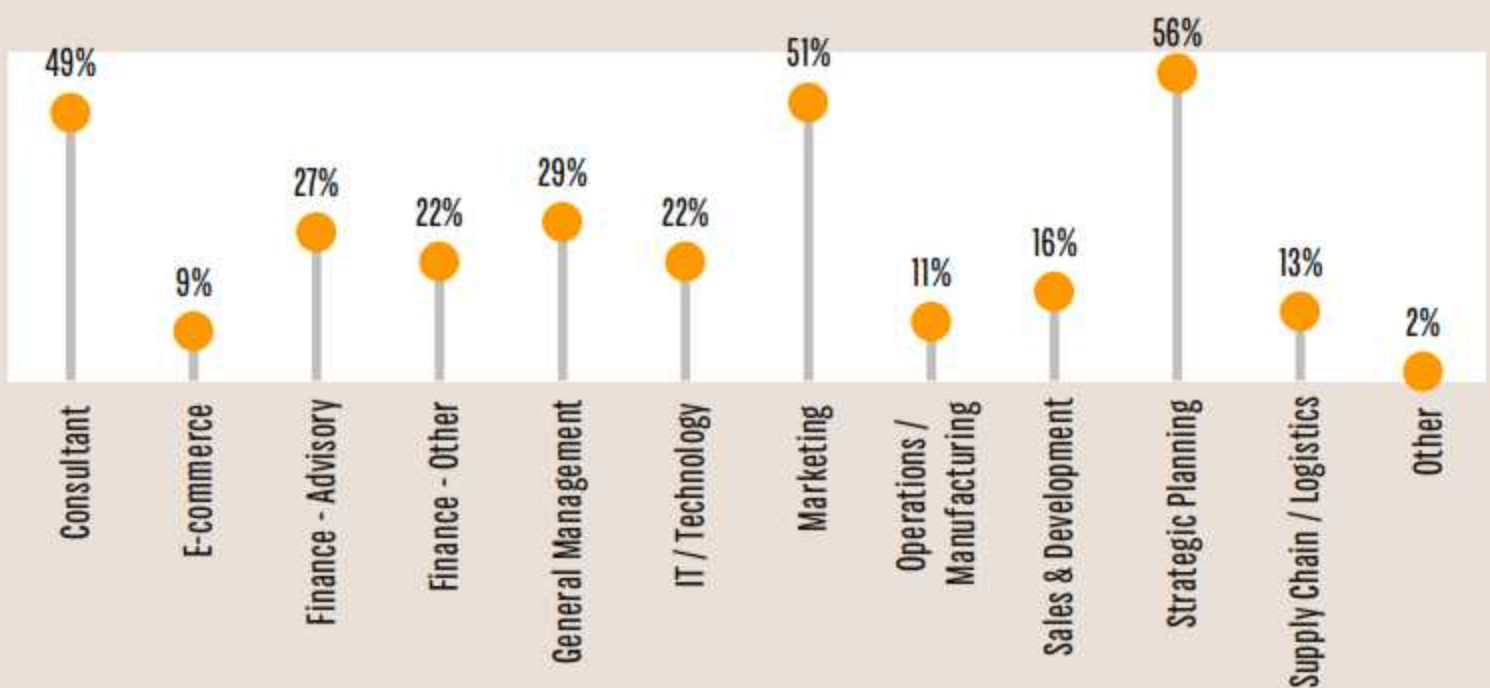

REGION Asia Pacific

South Korea

AVE. STARTING SALARY & BONUS \$70,167

GDP GROWTH (annual %) 3.6

REGIONAL STARTING SALARY & BONUS \$91,600

REGIONAL EXTENT OF RECRUITMENT

SKILLS AMONG NEW MBA HIRES

FUNCTIONS OFFERED TO NEW MBA HIRES