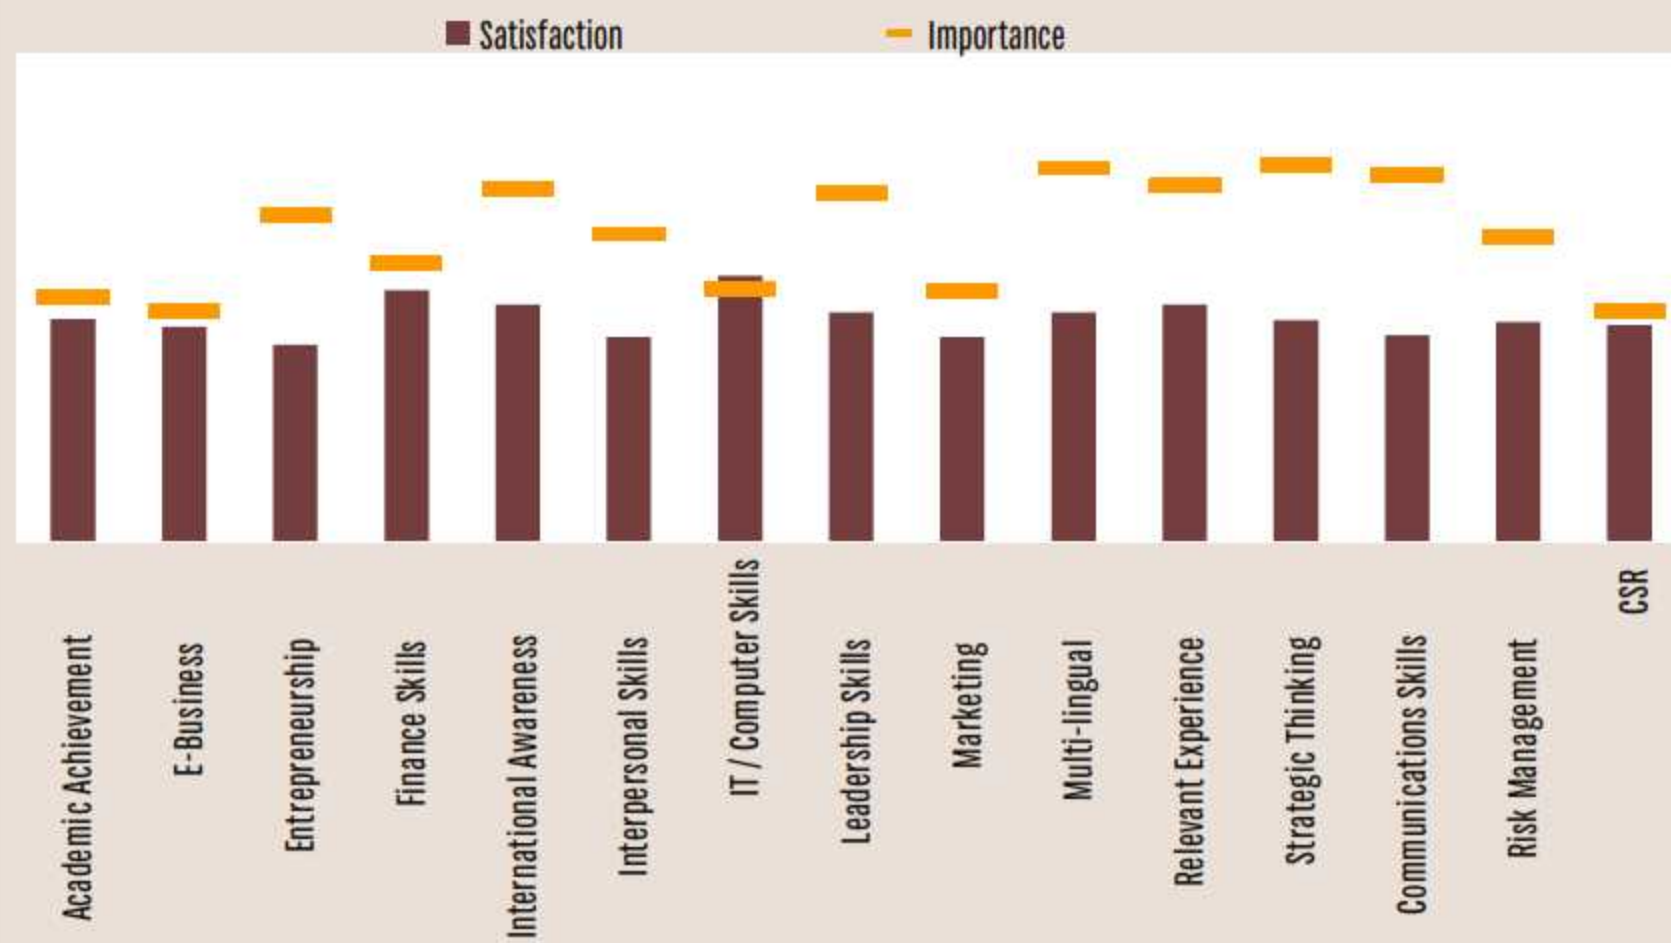

REGION Asia Pacific

South Korea

AVE. STARTING SALARY & BONUS \$70,167

GDP GROWTH (annual %) 3.6

REGIONAL STARTING SALARY & BONUS \$91,600

REGIONAL EXTENT OF RECRUITMENT

SKILLS AMONG NEW MBA HIRES

FUNCTIONS OFFERED TO NEW MBA HIRES