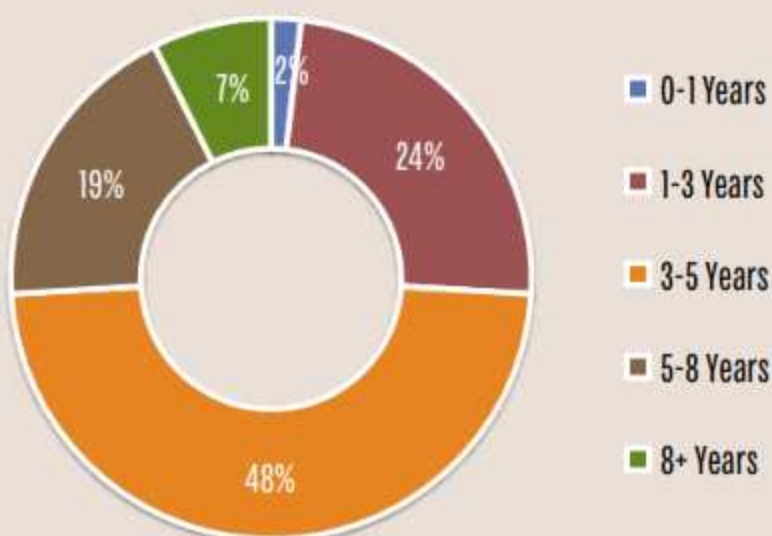

TOP COMPANIES HIRING IN SOUTH KOREA

- SAMSUNG ELECTRONICS
- HYUNDAI
- LG
- KIA
- POSCO

[ACCESS VISA INFORMATION](#)

[SEARCH FOR JOBS IN SOUTH KOREA](#)

[VIEW FULL REPORT](#)